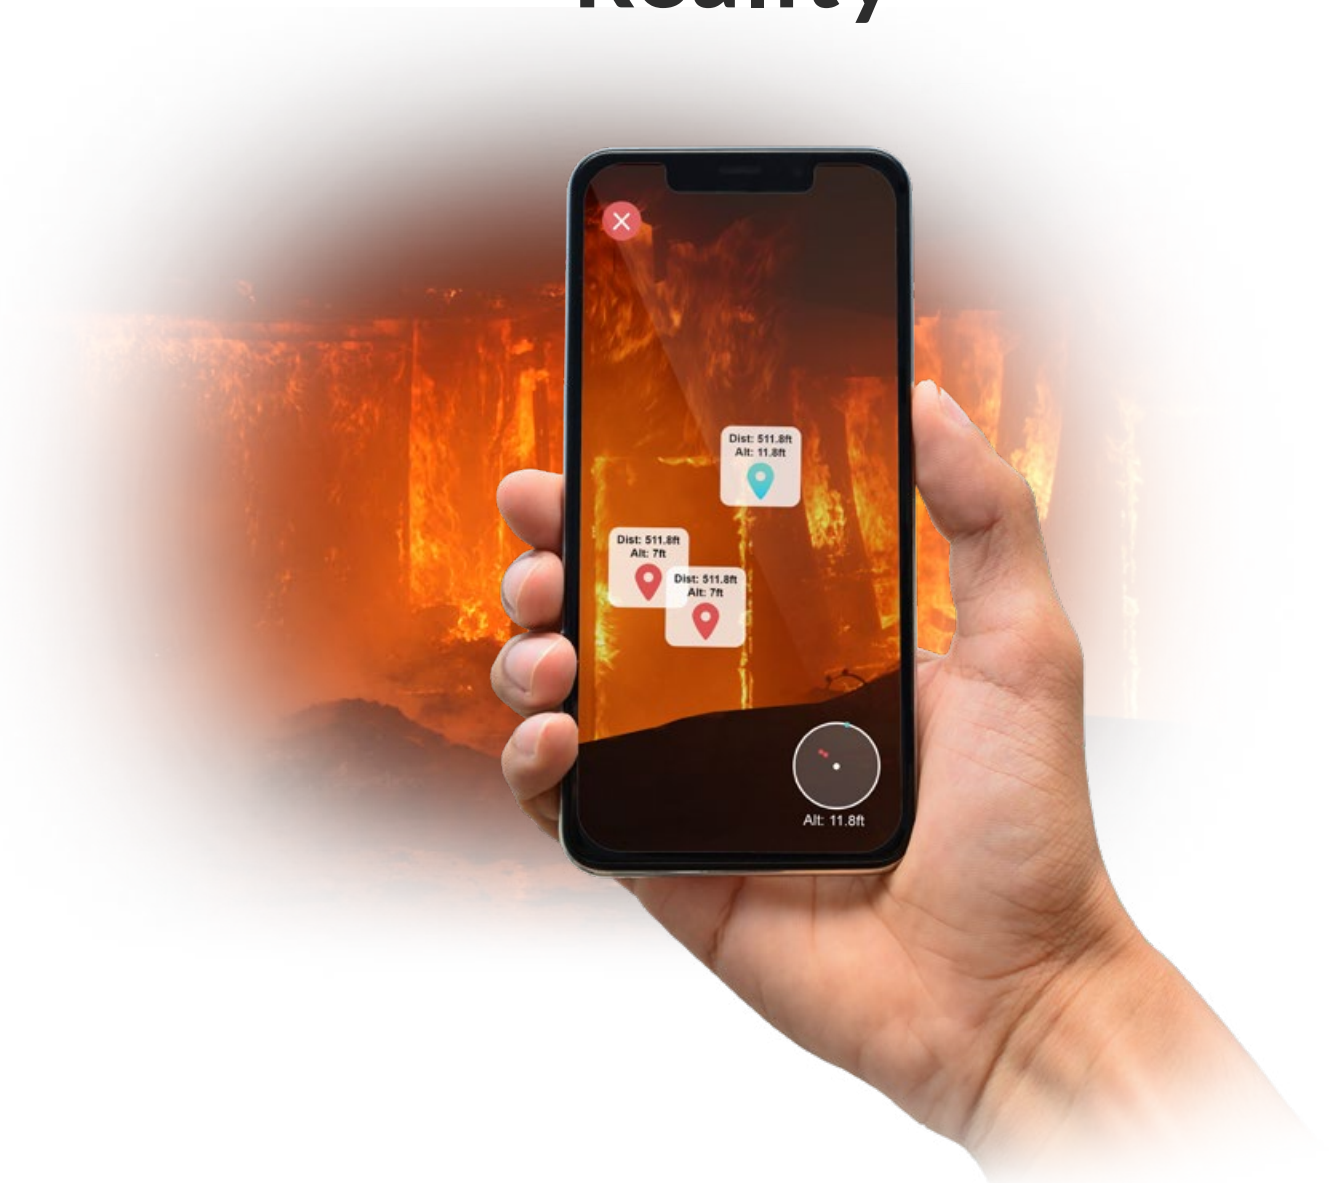

Safety Status

Poll employees & crew for their real-time safety status & location during a crisis

Document Repository

Provide access controlled materials including maps, safety videos, emergency plans, etc.

Augmented Reality

Augmented Reality to find people through smoke, fire, rubble and other zero-visibility situations

RELIABLE HARDWARE

Alert Buttons

Location Tag

Simplify contact tracing and population density monitoring without a smartphone.

Sponsored & Branded Protection + Micro-Location

Removable Micro-location Beacons can be pre-installed in each mask

Multi-use Micro-Location Beacons

Locate employees & assets down to the floor and room.

Location-based marketing direct to consumers.