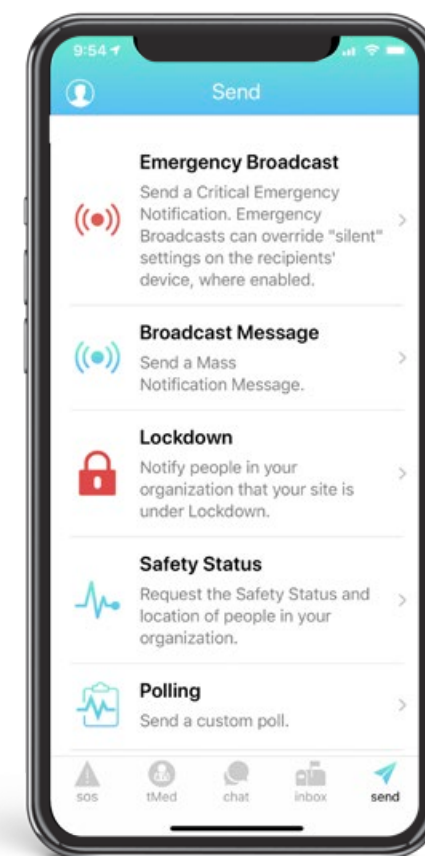

EMERGENCY COMMUNICATION

ACCESSIBLE VIA TITAN HST MOBILE APP & YOUR NATIVE APP

SOS Alerts

Allow employees & crew to instantly report incidents and securely share their location with security

Mass Broadcast

Send mass broadcast messages by role or location via mobile app, web, text, email, auto-call & social media

Group Chat

Conduct secure group chats including text, audio and video calling

Lockdown

When seconds matter, quickly initiate a lockdown whether you're on or off site

Safety Status

Poll employees & crew for their real-time safety status & location during a crisis

Document Repository

Provide access controlled materials including maps, safety videos, emergency plans, etc.

Augmented Reality

Augmented Reality to find people through smoke, fire, rubble and other zero-visibility situations

RELIABLE HARDWARE

Alert Buttons

Location Tag

Simplify contact tracing and population density monitoring without a smartphone.