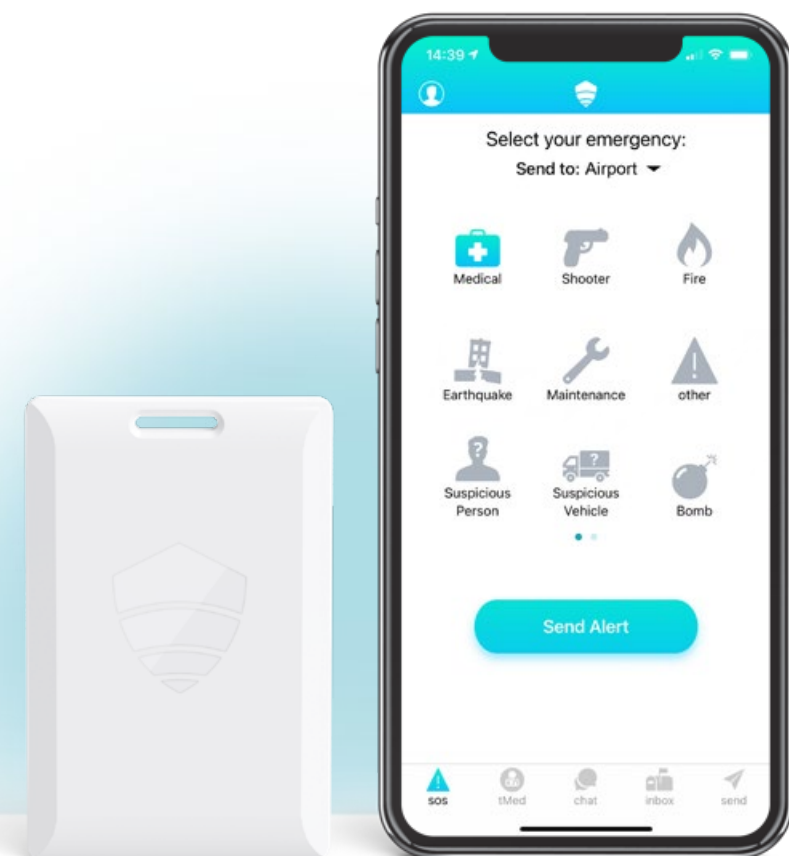

EMERGENCY COMMUNICATION

ACCESSIBLE VIA TITAN HST MOBILE APP & YOUR NATIVE APP

SOS Alerts

Allow employees & crew to instantly report incidents and securely share their location with security

Mass Broadcast

Send mass broadcast messages by role or location via mobile app, web, text, email, auto-call & social media

Group Chat

Conduct secure group chats including text, audio and video calling

Lockdown

When seconds matter, quickly initiate a lockdown whether you're on or off site