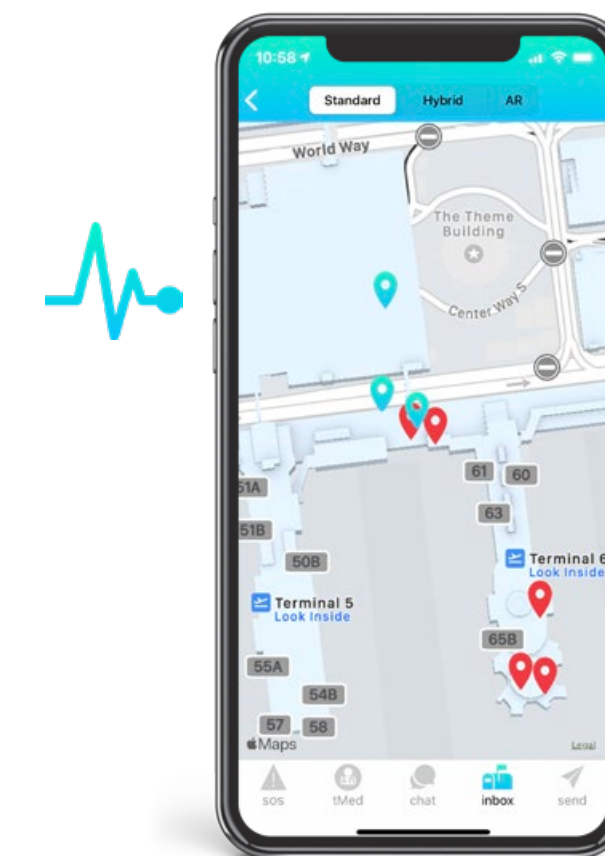

EMERGENCY COMMUNICATION

ACCESSIBLE VIA TITAN HST MOBILE APP & YOUR NATIVE APP

SOS Alerts

Allow employees & crew to instantly report incidents and securely share their location with security

Mass Broadcast

Send mass broadcast messages by role or location via mobile app, web, text, email, auto-call & social media

Group Chat

Conduct secure group chats including text, audio and video calling

Lockdown

When seconds matter, quickly initiate a lockdown whether you're on or off site

Safety Status

Poll employees & crew for their real-time safety status & location during a crisis

Document Repository

Provide access controlled materials including maps, safety videos, emergency plans, etc.