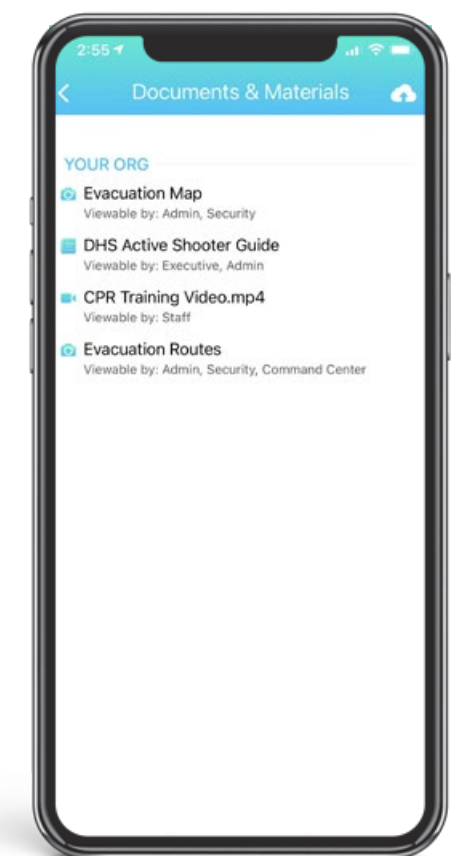

Send mass broadcast messages by role or location via mobile app, web, text, email, auto-call & social media

Group Chat

Conduct secure group chats including text, audio and video calling

Lockdown

When seconds matter, quickly initiate a lockdown whether you're on or off site

Safety Status

Poll employees & crew for their real-time safety status & location during a crisis

Document Repository

Provide access controlled materials including maps, safety videos, emergency plans, etc.