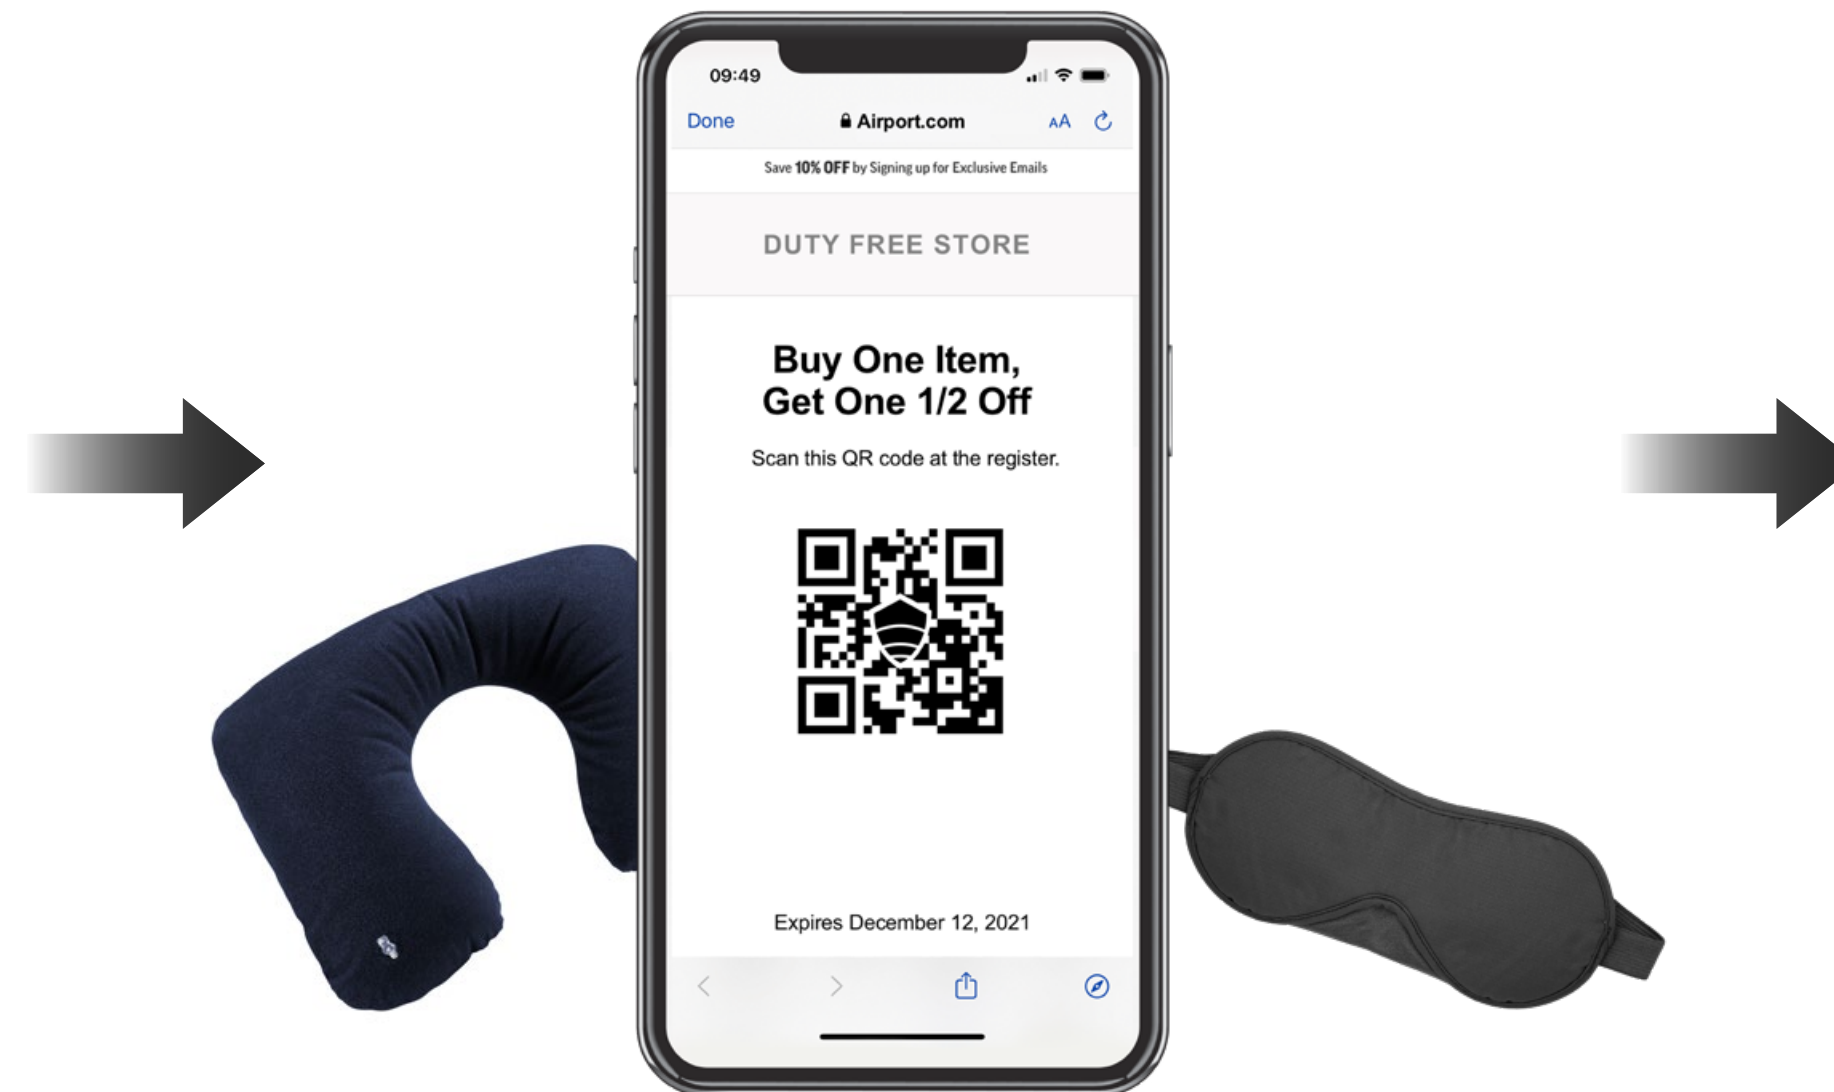

NOTIFY SECURITY THROUGH THE TOUCH OF A BUTTON

**Report & Prevent
Smuggling**

**Prohibited items found on person or in baggage
can immediately be documented and removed**

**Minimize
Potential Threats**

**Instantly and discreetly report suspicious
behavior or activity for immediate response**

COMMERCIALIZATION & REVENUE GENERATION

Passenger walks by a Titan HST beacon near restaurants & shops

Passenger receives location based offers!

Passenger activates the offer by displaying QR code at checkout