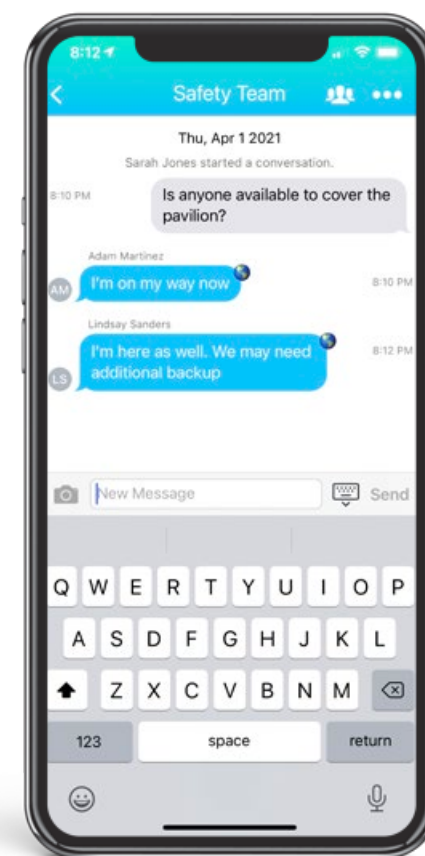

EMERGENCY COMMUNICATION

ACCESSIBLE VIA TITAN HST MOBILE APP & YOUR NATIVE APP

SOS Alerts

Allow employees & crew to instantly report incidents and securely share their location with security

Mass Broadcast

Send mass broadcast messages by role or location via mobile app, web, text, email, auto-call & social media

Group Chat

Conduct secure group chats including text, audio and video calling

Lockdown

When seconds matter, quickly initiate a lockdown whether you're on or off site