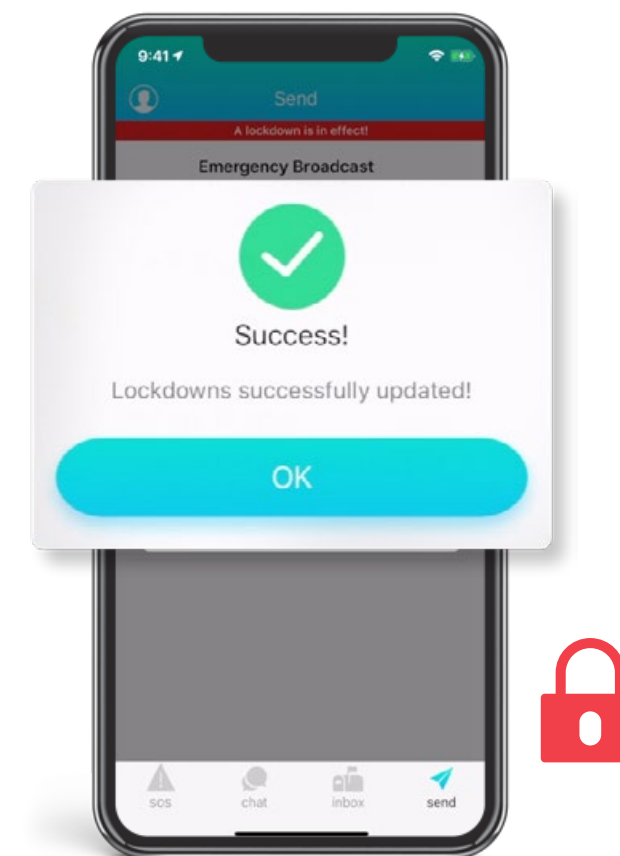

EMERGENCY COMMUNICATION

ACCESSIBLE VIA TITAN HST MOBILE APP & YOUR NATIVE APP

SOS Alerts

Allow employees & crew to instantly report incidents and securely share their location with security

Mass Broadcast

Send mass broadcast messages by role or location via mobile app, web, text, email, auto-call & social media

Group Chat

Conduct secure group chats including text, audio and video calling

Lockdown

When seconds matter, quickly initiate a lockdown whether you're on or off site

Safety Status

Poll employees & crew for their real-time safety status & location during a crisis

Document Repository

Provide access controlled materials including maps, safety videos, emergency plans, etc.