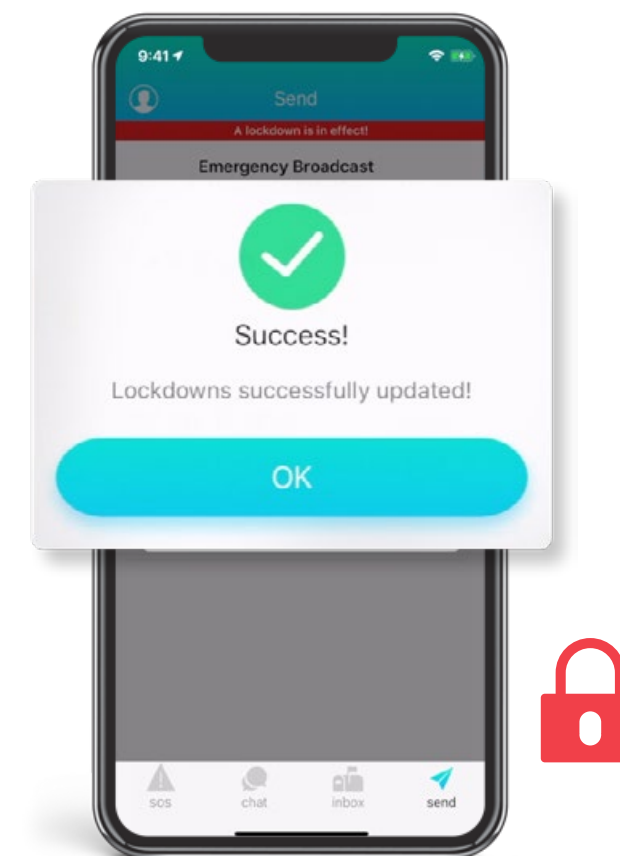

Augmented Reality

Augmented Reality to find people through smoke, fire, rubble and other zero-visibility situations

EMERGENCY COMMUNICATION

ACCESSIBLE VIA TITAN HST MOBILE APP & YOUR NATIVE APP

SOS Alerts

Allow staff & guests to instantly report incidents and securely share their location with security

Mass Broadcast

Send mass broadcast messages by role or location via mobile app, web, text, email, auto-call & social media

Group Chat

Conduct secure group chats including text, audio and video calling

Lockdown

When seconds matter, quickly initiate a lockdown whether you're on or off site

Safety Status

Poll staff & guests for their real-time safety status & location during a crisis