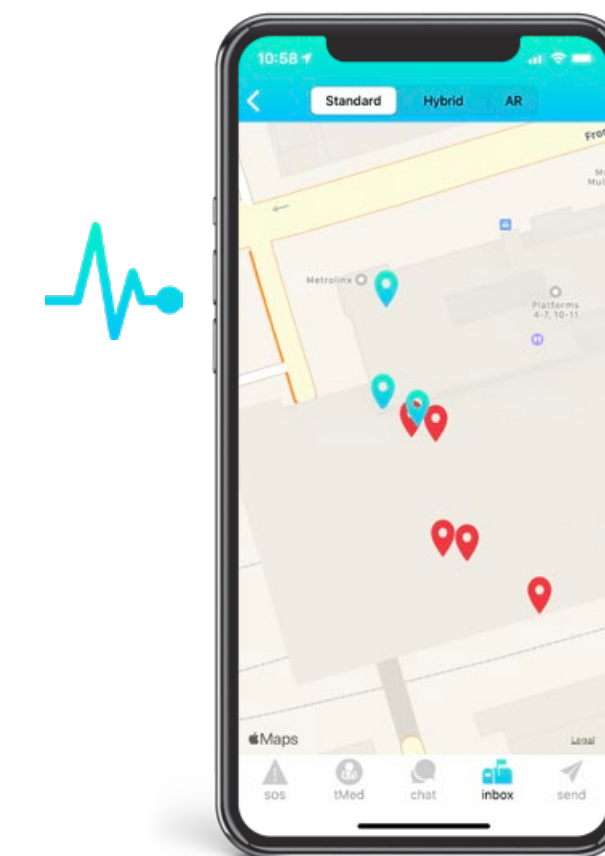

Allow staff & guests to instantly report incidents and securely share their location with security

Mass Broadcast

Send mass broadcast messages by role or location via mobile app, web, text, email, auto-call & social media

Group Chat

Conduct secure group chats including text, audio and video calling

Lockdown

When seconds matter, quickly initiate a lockdown whether you're on or off site

Safety Status

Poll staff & guests for their real-time safety status & location during a crisis

RELIABLE HARDWARE

Alert Buttons

Location Tag

Simplify contact tracing and population density monitoring without a smartphone.

Sponsored & Branded Protection + Micro-Location

Removable Micro-location Beacons can be pre-installed in each mask