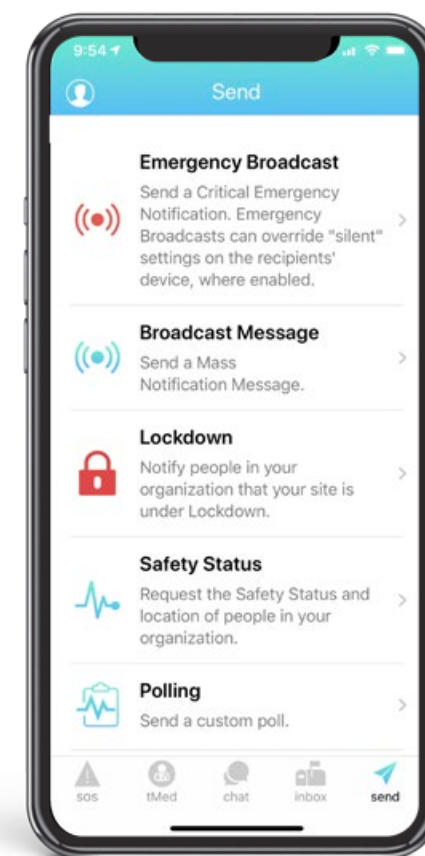

Augmented Reality

Augmented Reality to find people through smoke, fire, rubble and other zero-visibility situations

EMERGENCY COMMUNICATION

ACCESSIBLE VIA TITAN HST MOBILE APP & YOUR NATIVE APP

SOS Alerts

Allow staff & guests to instantly report incidents and securely share their location with security

Mass Broadcast

Send mass broadcast messages by role or location via mobile app, web, text, email, auto-call & social media

Group Chat

Conduct secure group chats including text, audio and video calling

Lockdown

When seconds matter, quickly initiate a lockdown whether you're on or off site

Safety Status

Poll staff & guests for their real-time safety status & location during a crisis