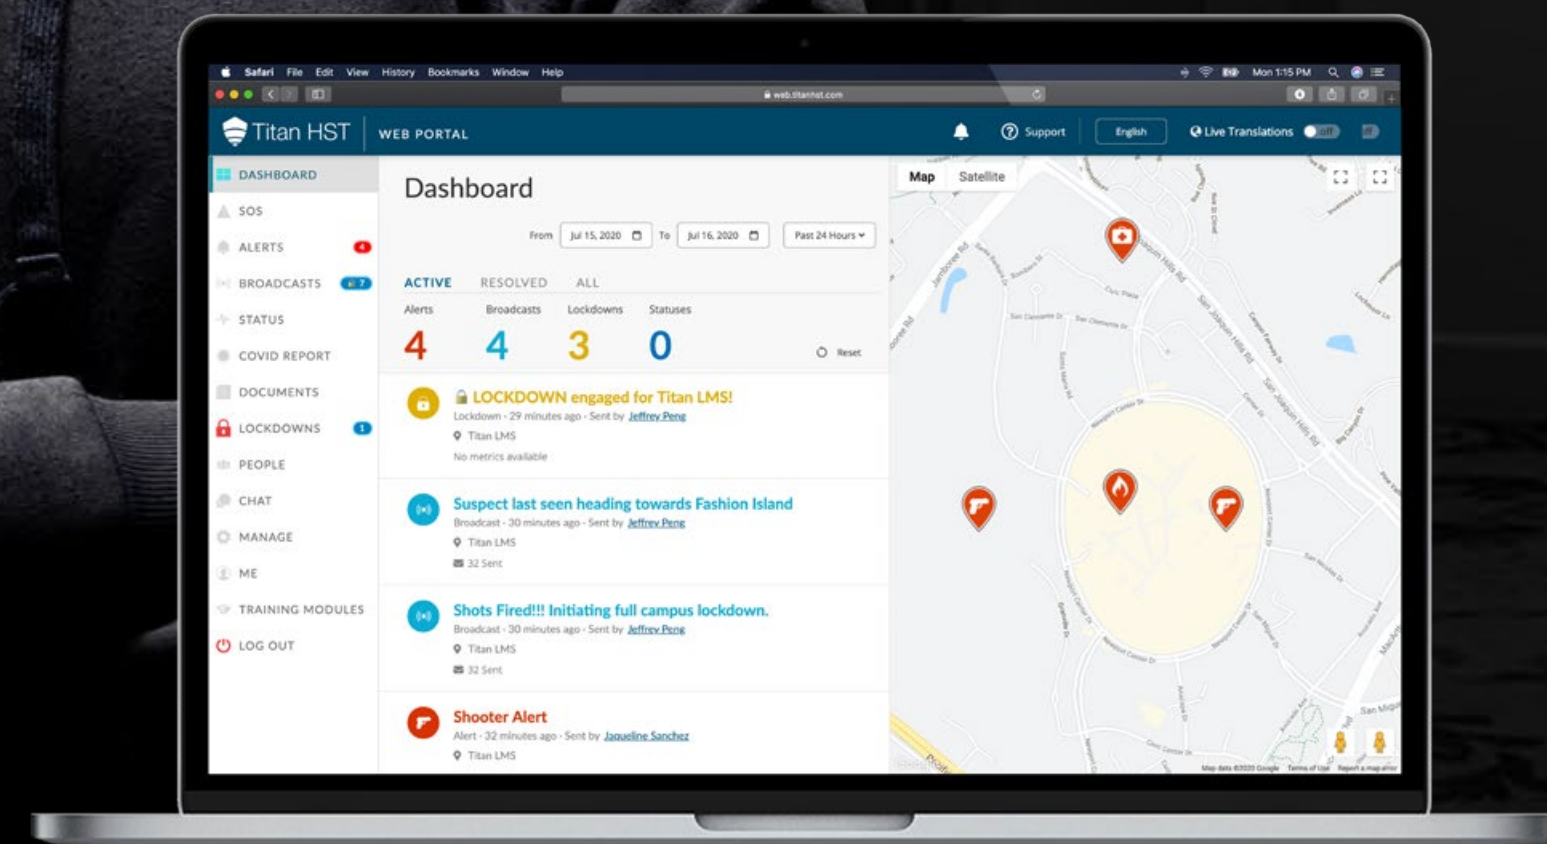

PREVENT EMERGENCIES & SAVE LIVES

- ✓ Instantly send & receive emergency alerts.
- ✓ Stop emergencies before they start.

WHY TITAN HST

1.2 SEC
average response time