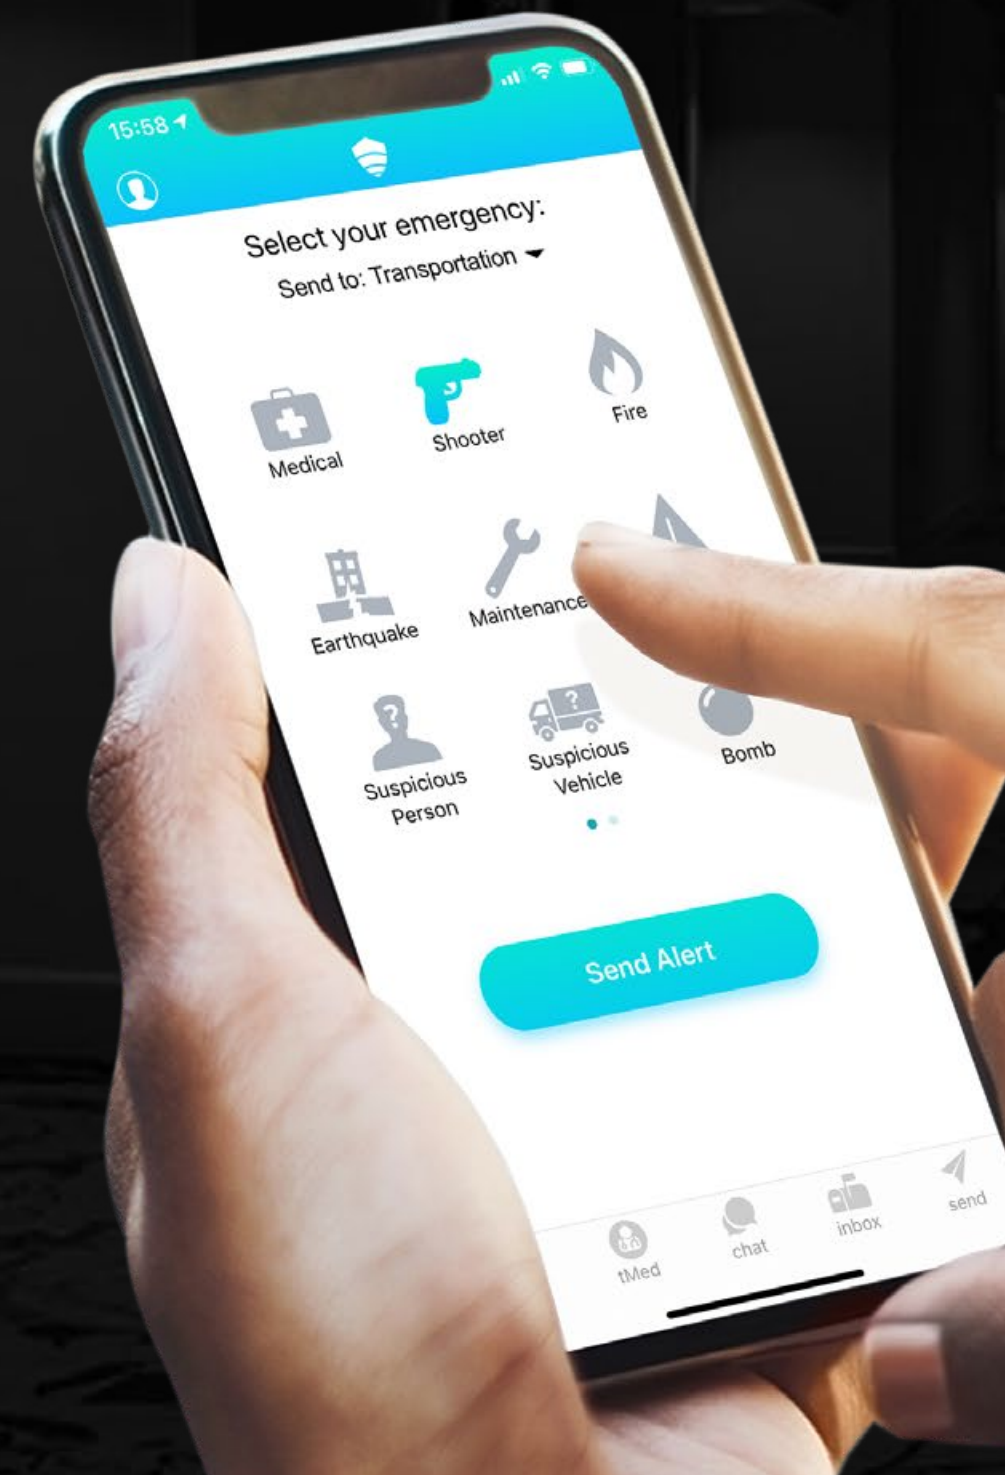

Augmented Reality

Augmented Reality to find people through smoke, fire, rubble and other zero-visibility situations

EMERGENCY COMMUNICATION

ACCESSIBLE VIA TITAN HST MOBILE APP & YOUR NATIVE APP

SOS Alerts

Allow staff & guests to instantly report incidents and securely share their location with security

Mass Broadcast

Send mass broadcast messages by role or location via mobile app, web, text, email, auto-call & social media

Group Chat

Conduct secure group chats including text, audio and video calling

Lockdown

When seconds matter, quickly initiate a lockdown whether you're on or off site

Safety Status

Poll staff & guests for their real-time safety status & location during a crisis

Document Repository

Provide access controlled materials including maps, safety videos, emergency plans, etc.

PREVENT EMERGENCIES & SAVE LIVES

- ✓ Instantly send & receive emergency alerts.
- ✓ Stop emergencies before they start.