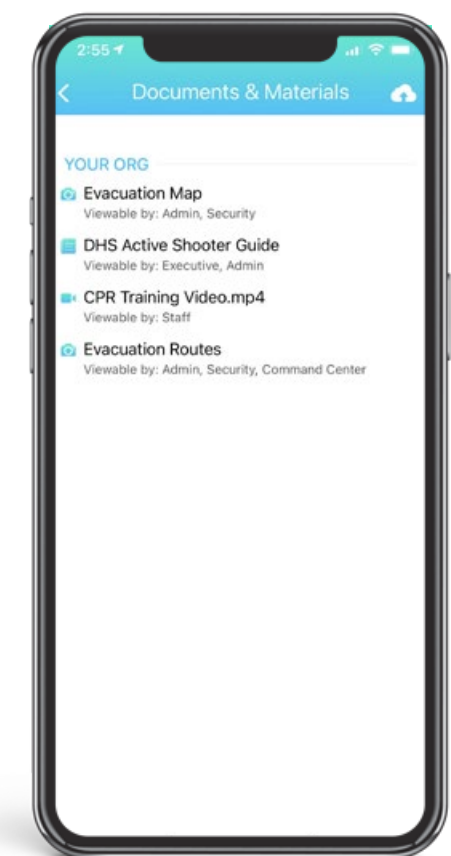

Allow staff & guests to instantly report incidents and securely share their location with security

Mass Broadcast

Send mass broadcast messages by role or location via mobile app, web, text, email, auto-call & social media

Group Chat

Conduct secure group chats including text, audio and video calling

Lockdown

When seconds matter, quickly initiate a lockdown whether you're on or off site

Safety Status

Poll staff & guests for their real-time safety status & location during a crisis

Document Repository

Provide access controlled materials including maps, safety videos, emergency plans, etc.

PREVENT EMERGENCIES & SAVE LIVES

- ✓ Instantly send & receive emergency alerts.
- ✓ Stop emergencies before they start.