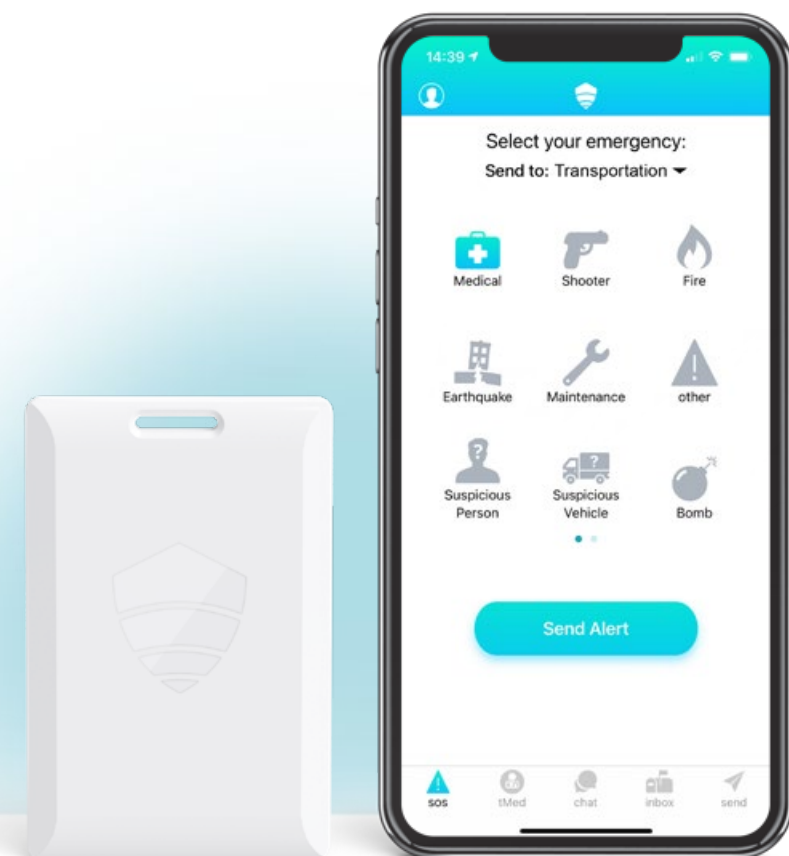

Augmented Reality

Augmented Reality to find people through smoke, fire, rubble and other zero-visibility situations

EMERGENCY COMMUNICATION

ACCESSIBLE VIA TITAN HST MOBILE APP & YOUR NATIVE APP

SOS Alerts

Allow staff & guests to instantly report incidents and securely share their location with security

Mass Broadcast

Send mass broadcast messages by role or location via mobile app, web, text, email, auto-call & social media