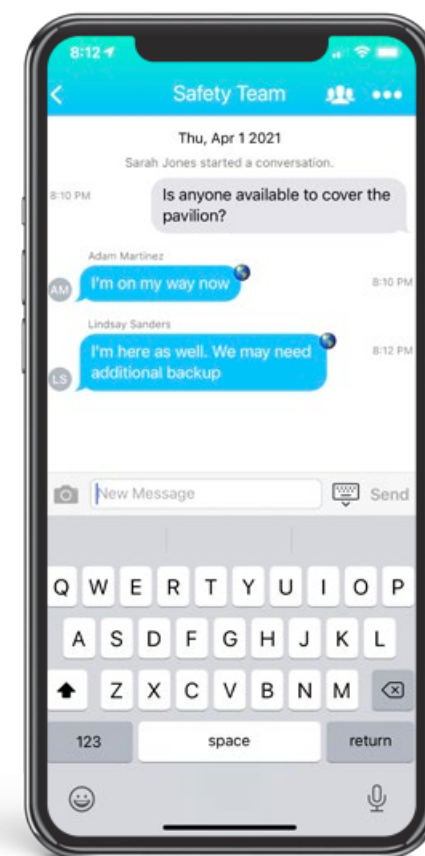

Augmented Reality

Augmented Reality to find people through smoke, fire, rubble and other zero-visibility situations

EMERGENCY COMMUNICATION

ACCESSIBLE VIA TITAN HST MOBILE APP & YOUR NATIVE APP

SOS Alerts

Allow staff & guests to instantly report incidents and securely share their location with security

Mass Broadcast

Send mass broadcast messages by role or location via mobile app, web, text, email, auto-call & social media

Group Chat

Conduct secure group chats including text, audio and video calling

Lockdown

When seconds matter, quickly initiate a lockdown whether you're on or off site

Safety Status

Poll staff & guests for their real-time safety status & location during a crisis