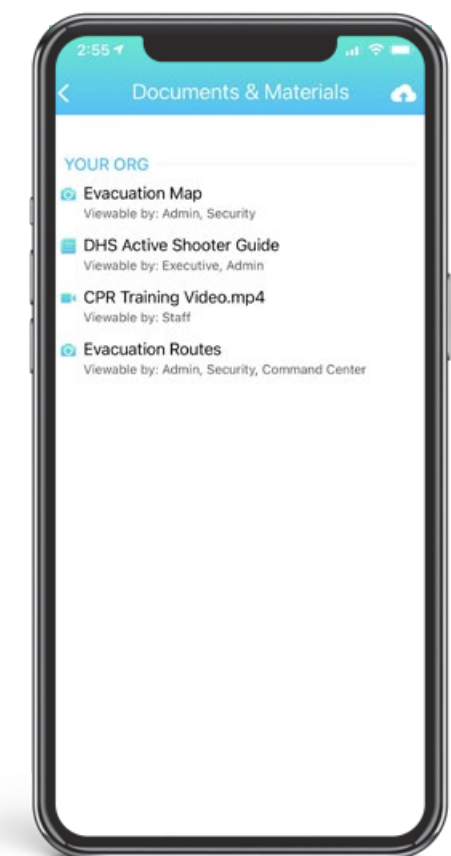

Group Chat

Conduct secure group chats including text, audio and video calling

Lockdown

When seconds matter, quickly initiate a lockdown whether you're on or off site

Safety Status

Poll staff & guests for their real-time safety status & location during a crisis

Document Repository

Provide access controlled materials including maps, safety videos, emergency plans, etc.

MULTI-PATENTED NEXT-GEN TECHNOLOGY

Augmented Reality

Augmented Reality to find people through smoke, fire, rubble and other zero-visibility situations