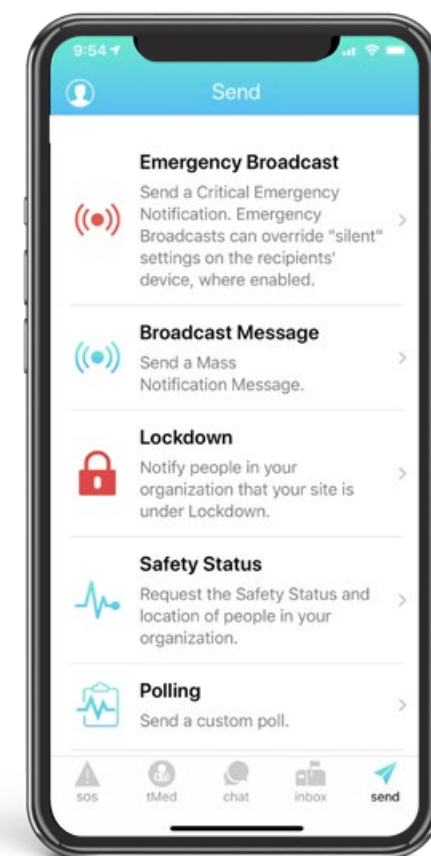

EMERGENCY COMMUNICATION

ACCESSIBLE VIA TITAN HST MOBILE APP & YOUR NATIVE APP

SOS Alerts

Allow staff & guests to instantly report incidents and securely share their location with security

Mass Broadcast

Send mass broadcast messages by role or location via mobile app, web, text, email, auto-call & social media

Group Chat

Conduct secure group chats including text, audio and video calling

Lockdown

When seconds matter, quickly initiate a lockdown whether you're on or off site

Safety Status

Poll staff & guests for their real-time safety status & location during a crisis

Document Repository

Provide access controlled materials including maps, safety videos, emergency plans, etc.

MULTI-PATENTED NEXT-GEN TECHNOLOGY

Augmented Reality

Augmented Reality to find people through smoke, fire, rubble and other zero-visibility situations