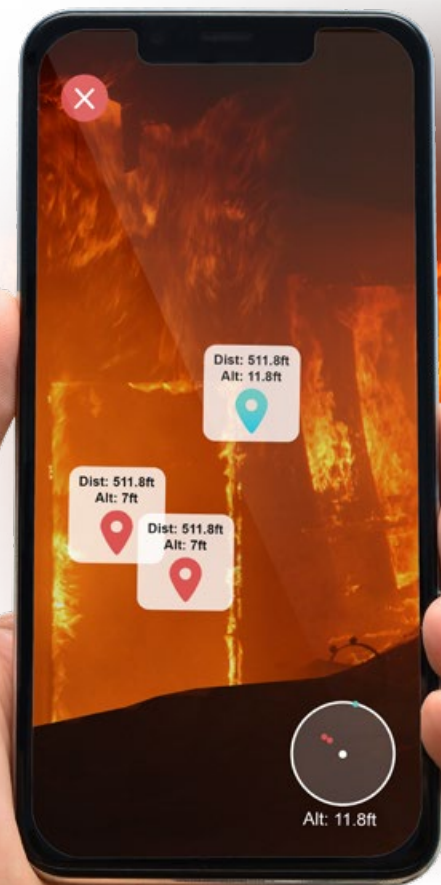

EMERGENCY COMMUNICATION

ACCESSIBLE VIA TITAN HST MOBILE APP & YOUR NATIVE APP

SOS Alerts

Allow staff & guests to instantly report incidents and securely share their location with security

Mass Broadcast

Send mass broadcast messages by role or location via mobile app, web, text, email, auto-call & social media

Group Chat

Conduct secure group chats including text, audio and video calling

Lockdown

When seconds matter, quickly initiate a lockdown whether you're on or off site

Safety Status

Poll staff & guests for their real-time safety status & location during a crisis

Document Repository

Provide access controlled materials including maps, safety videos, emergency plans, etc.

MULTI-PATENTED NEXT-GEN TECHNOLOGY

Augmented Reality

Augmented Reality to find people through smoke, fire, rubble and other zero-visibility situations