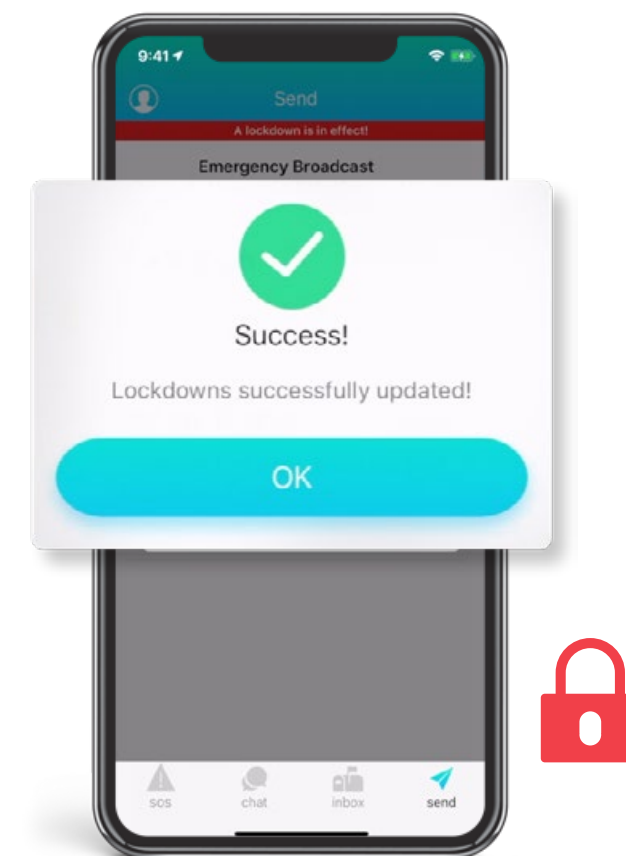

EMERGENCY COMMUNICATION

ACCESSIBLE VIA TITAN HST MOBILE APP & YOUR NATIVE APP

SOS Alerts

Allow staff & guests to instantly report incidents and securely share their location with security

Mass Broadcast

Send mass broadcast messages by role or location via mobile app, web, text, email, auto-call & social media

Group Chat

Conduct secure group chats including text, audio and video calling

Lockdown

When seconds matter, quickly initiate a lockdown whether you're on or off site

Safety Status

Poll staff & guests for their real-time safety status & location during a crisis