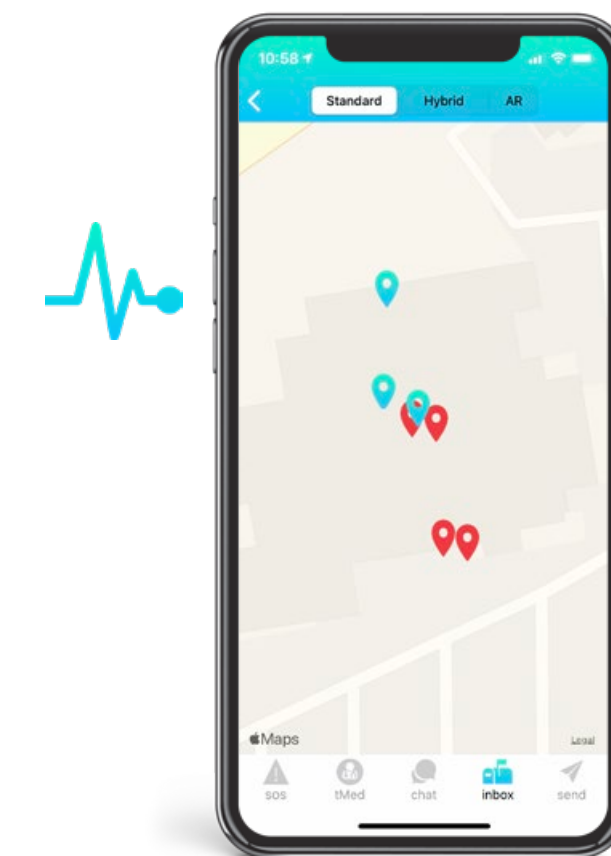

EMERGENCY COMMUNICATION

ACCESSIBLE VIA TITAN HST MOBILE APP & YOUR NATIVE APP

SOS Alerts

Allow staff & guests to instantly report incidents and securely share their location with security

Mass Broadcast

Send mass broadcast messages by role or location via mobile app, web, text, email, auto-call & social media

Group Chat

Conduct secure group chats including text, audio and video calling

Lockdown

When seconds matter, quickly initiate a lockdown whether you're on or off site

Safety Status

Poll staff & guests for their real-time safety status & location during a crisis

Document Repository

Provide access controlled materials including maps, safety videos, emergency plans, etc.

MULTI-PATENTED NEXT-GEN TECHNOLOGY

Augmented Reality

Augmented Reality to find people through smoke, fire, rubble and other zero-visibility situations

RELIABLE HARDWARE

Alert Buttons

Location Tag

Simplify contact tracing and population density monitoring without a smartphone.

Sponsored & Branded Protection + Micro-Location

Removable Micro-location Beacons can be pre-installed in each mask