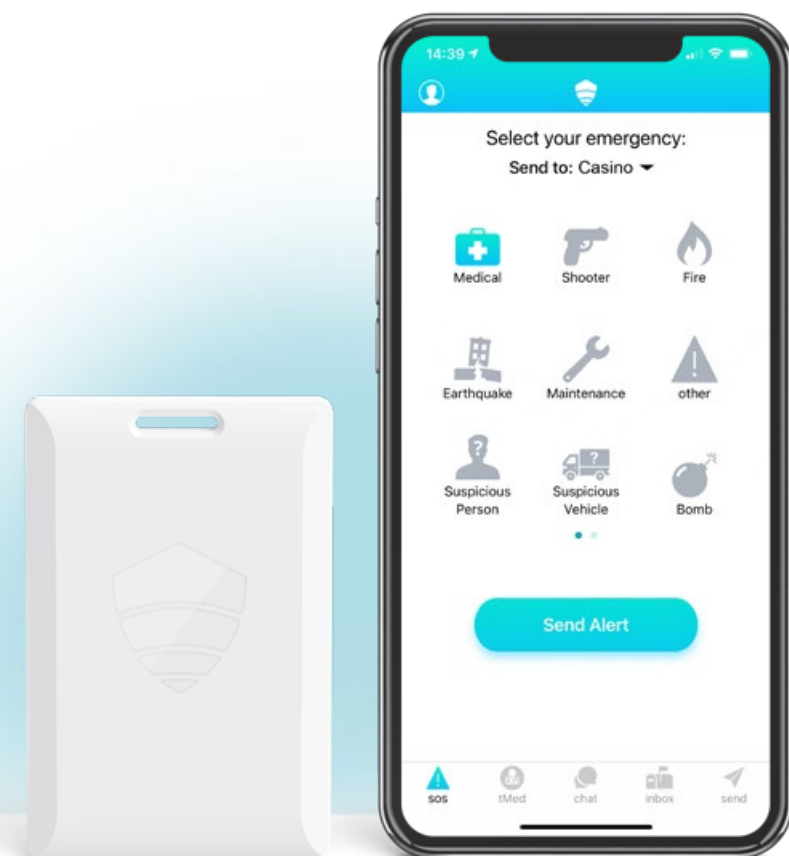

EMERGENCY COMMUNICATION

ACCESSIBLE VIA TITAN HST MOBILE APP & YOUR NATIVE APP

SOS Alerts

Allow staff & guests to instantly report incidents and securely share their location with security

Mass Broadcast

Send mass broadcast messages by role or location via mobile app, web, text, email, auto-call & social media