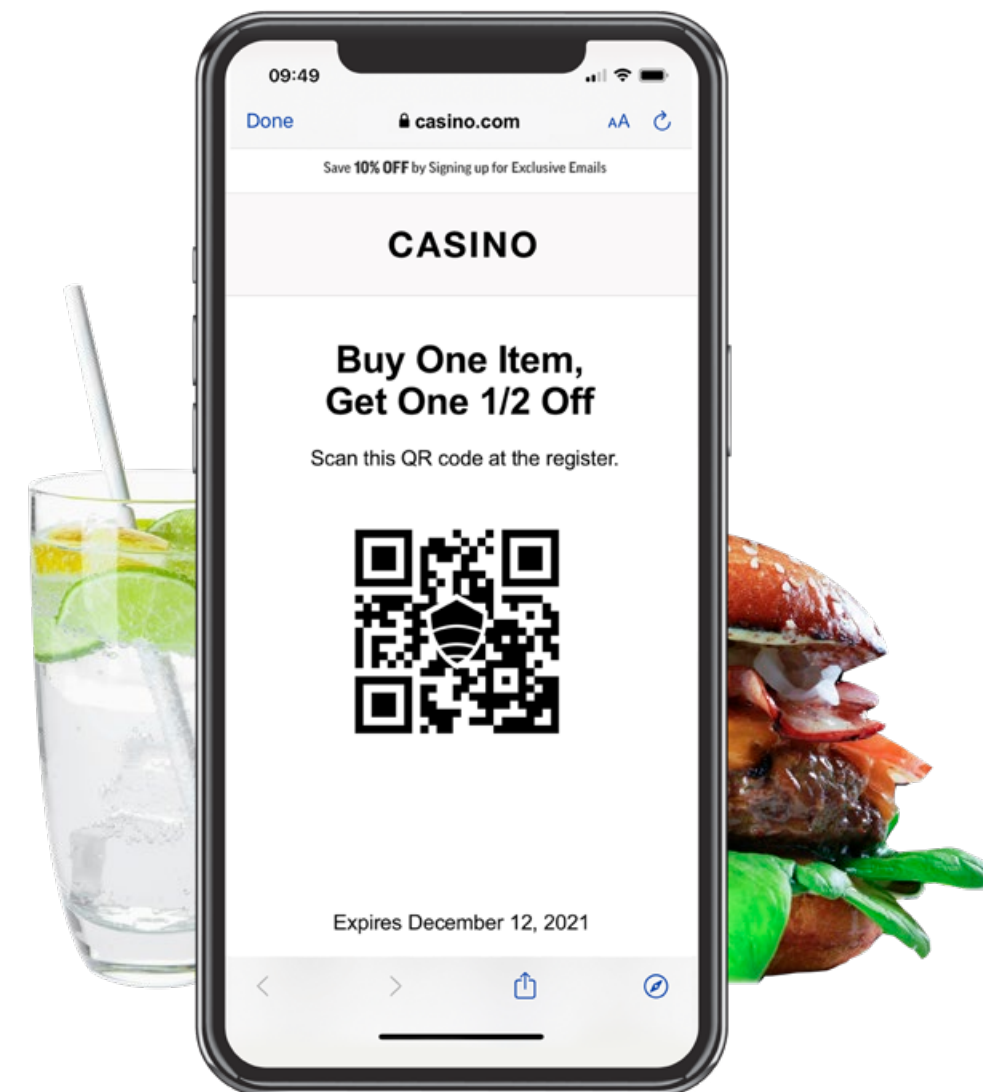

Comprehensive reports and monitoring of sanitization devices including their location and duration in any given area within your organization

COMMERCIALIZATION & REVENUE GENERATION

Guest walks by a Titan HST beacon near restaurants & shops