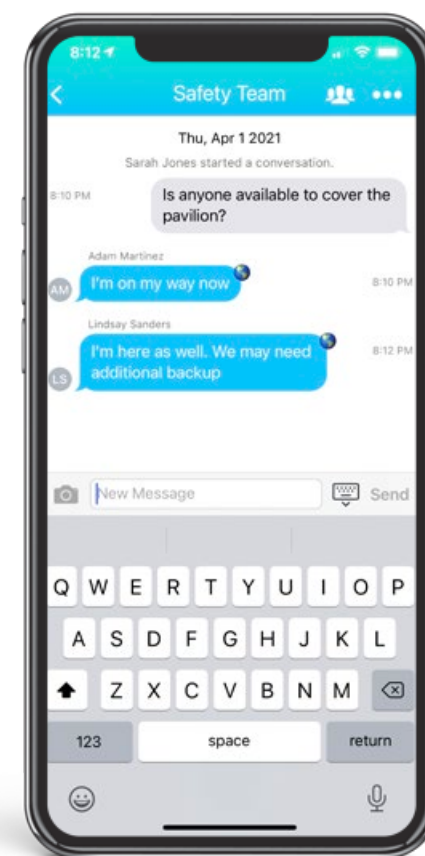

EMERGENCY COMMUNICATION

ACCESSIBLE VIA TITAN HST MOBILE APP & YOUR NATIVE APP

SOS Alerts

Allow staff & guests to instantly report incidents and securely share their location with security

Mass Broadcast

Send mass broadcast messages by role or location via mobile app, web, text, email, auto-call & social media

Group Chat

Conduct secure group chats including text, audio and video calling

Lockdown

When seconds matter, quickly initiate a lockdown whether you're on or off site

Safety Status

Poll staff & guests for their real-time safety status & location during a crisis