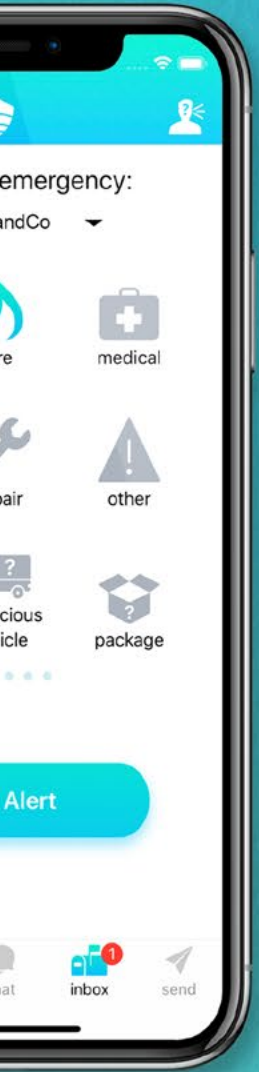

BOOK A FREE DEMO TODAY!

Learn more about what Titan HST can do for your organization.

(844) 36-TITAN | **Sales@TitanHST.com**

TITANHST.COM

1. "Data Usage at Super Bowl 52 Grows 48% as Social Media Use Skyrockets." TechRepublic, February 9, 2018, www.techrepublic.com/article/data-usage-at-super-bowl-52-grew-48-as-social-media-use-skyrockets/
2, 3, 4, 5. "Why Are Mass Notifications a Critical Part of Society Today?" DialMyCalls, October 10, 2017, www.dialmycalls.com/blog/2017-emergency-alerts-industry-news.

Titan HST, the Titan HST logo, Tri-Channel Mesh Gateway, Beacon, Beacon Pro, Beacon EL, SOS Emergency Alert Card and SOS Emergency Alert Button are trademarks of Titan Health & Security Technologies, Inc. registered in the U.S..

© 2020 Titan Health & Security Technologies™, Inc. All rights reserved.