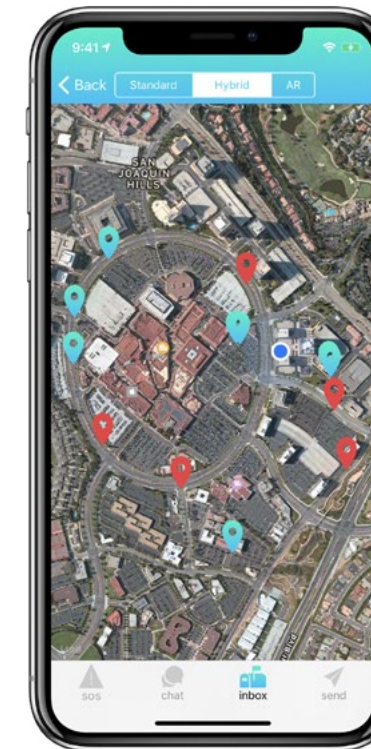

KEY FEATURES

Free API/SDK Integration

- Customizable UI/UX assets
- Seamless integration
- Fully supported by our team
- Branded user experience for your users