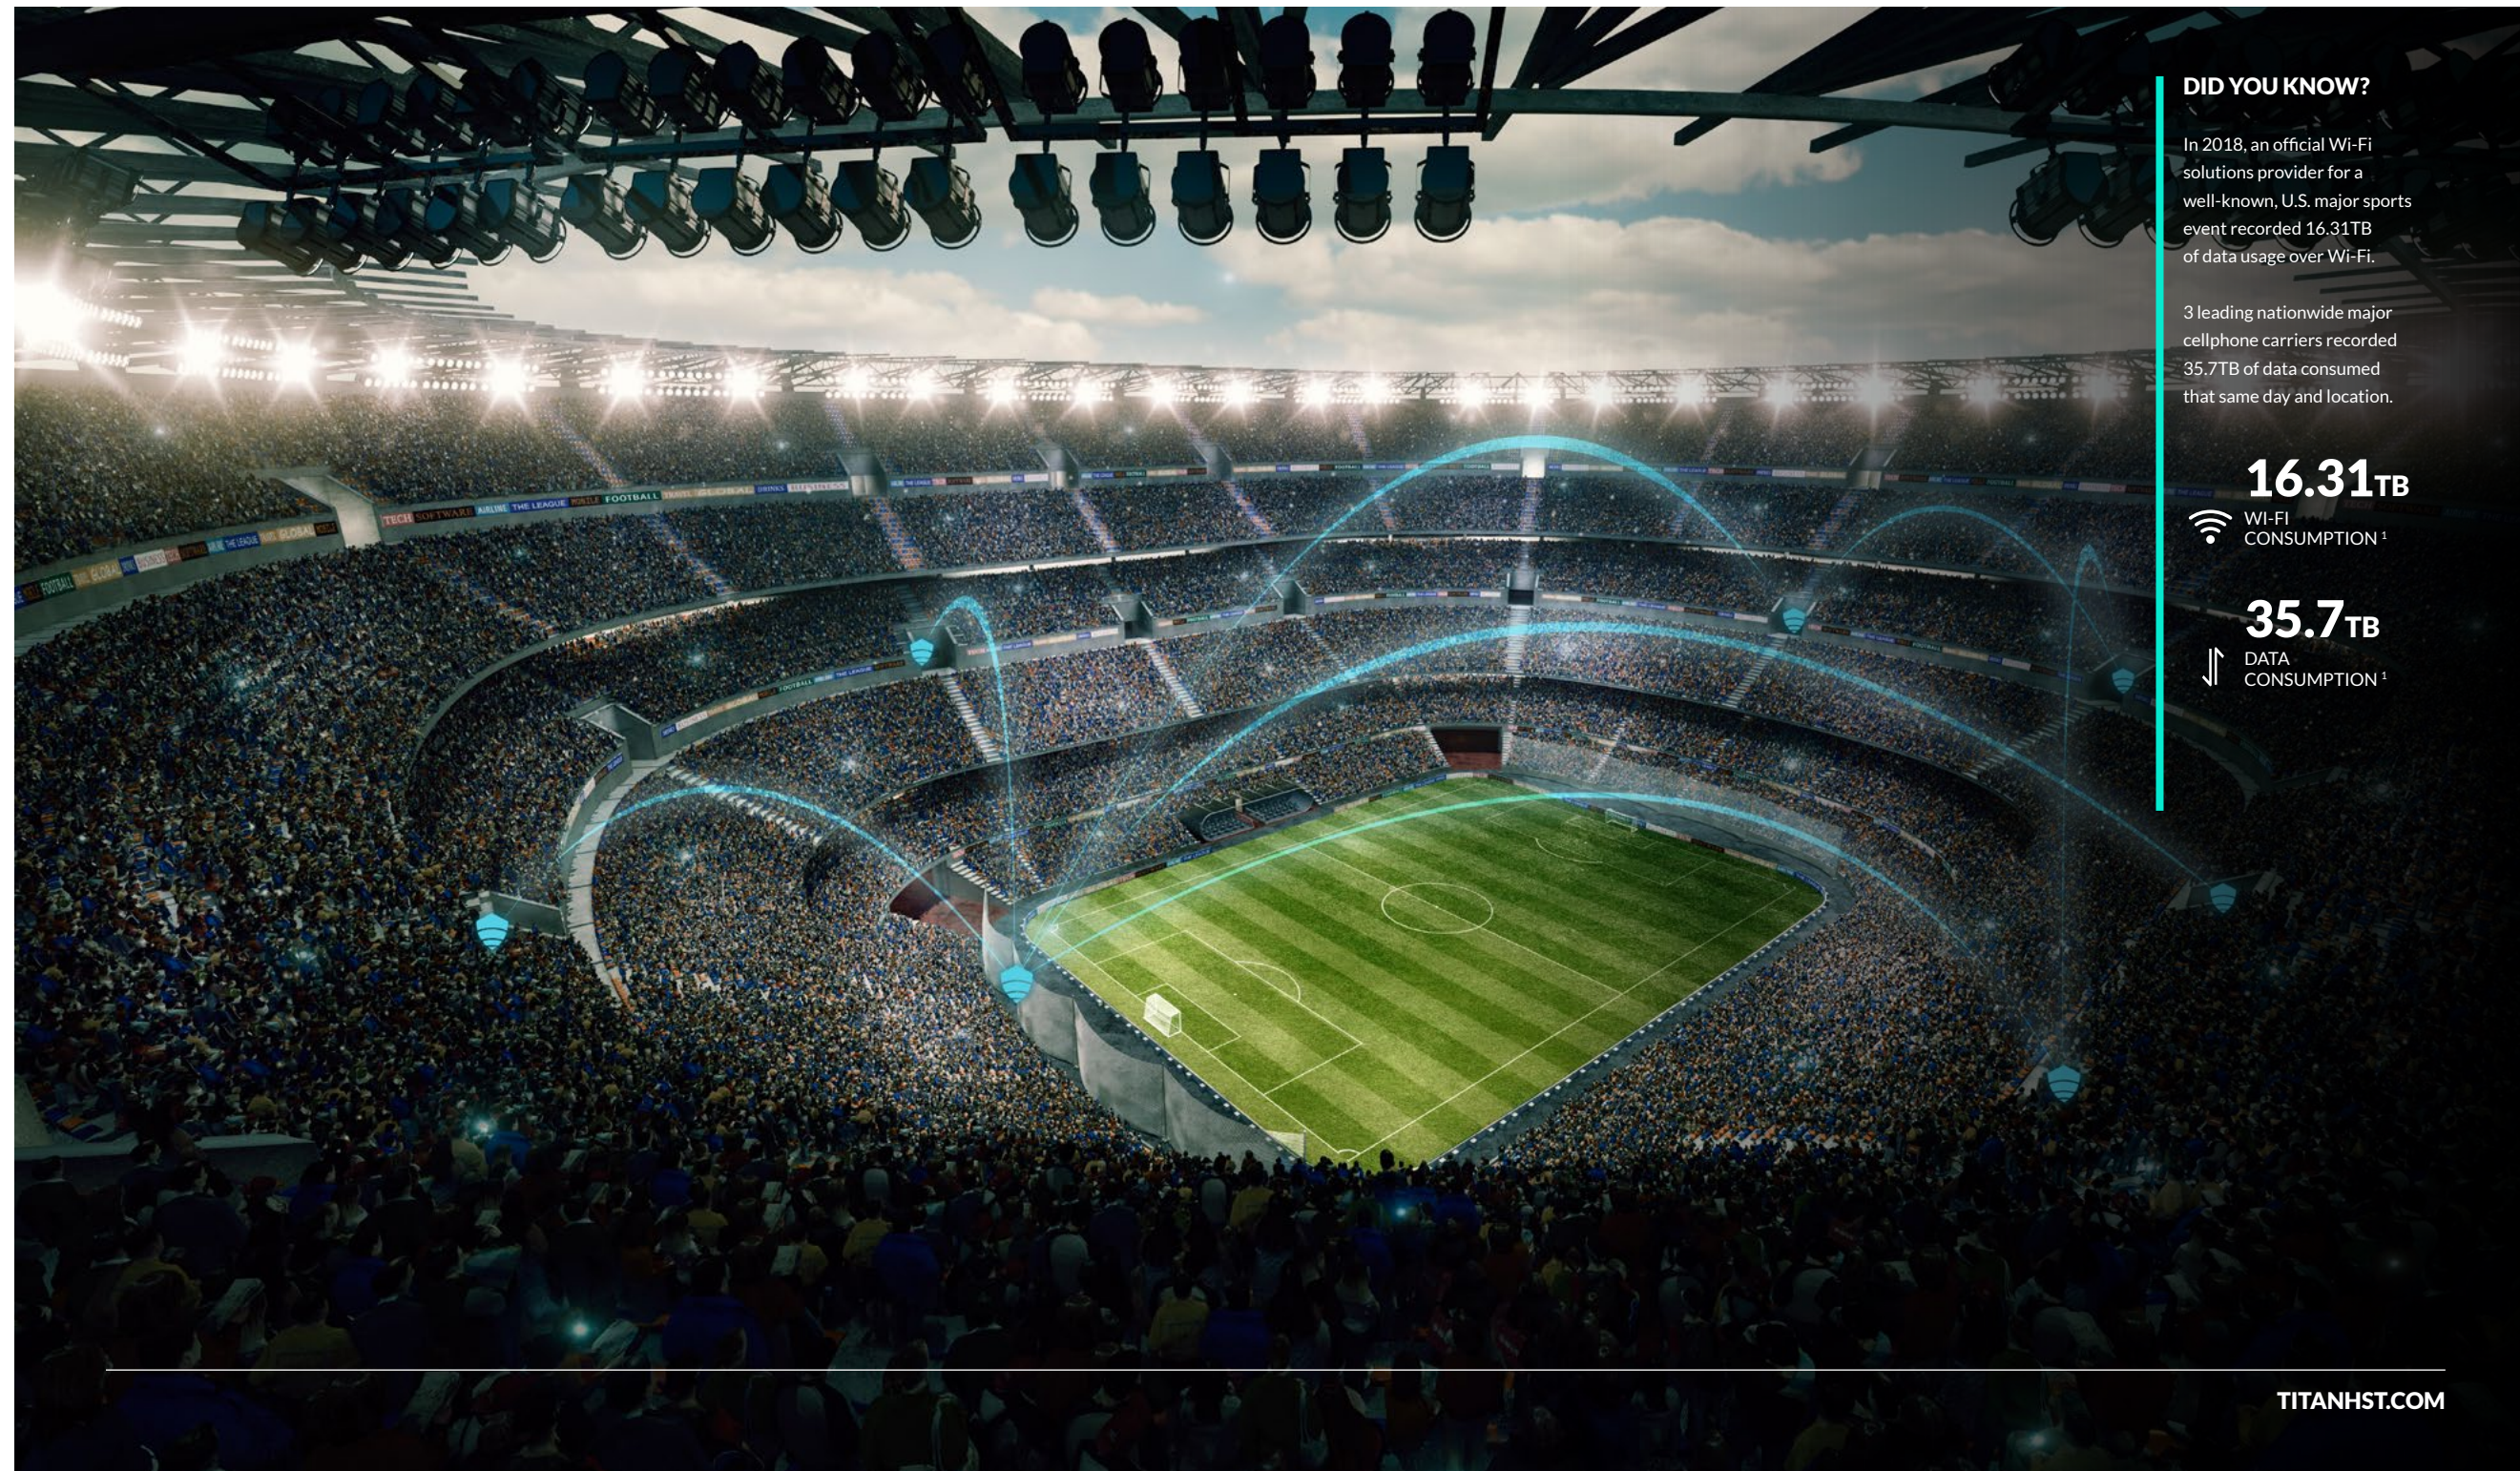

TRI-CHANNEL MESH GATEWAY

No Wi-Fi? No Cell Signal? No problem!

Send and receive important information even when networks are down, overloaded or out-of-range.

Mesh Networking via Titan HST creates an ad hoc network by connecting mobile devices directly to each other when regular connections fail. Further improve safety with battery backed-up Tri-Channel Mesh Gateways to bridge connections when mobile devices aren't close enough to connect directly via Mesh Networking.

KEY FEATURES

Tri-Channel: Wi-Fi & Bluetooth

Various Mounting Methods:
On-Ceiling, walls, and more. With foam adhesive or with screws.

Power:
Plugs-in for constant power with built-in battery backup.

Mesh Gateway Node with Battery Backup

SOS Alert Button Relay

Monitor Health of Titan HST Hardware

SOTA Updates

DID YOU KNOW?

In 2018, an official Wi-Fi solutions provider for a well-known, U.S. major sports event recorded 16.31TB of data usage over Wi-Fi.

3 leading nationwide major cellphone carriers recorded 35.7TB of data consumed that same day and location.

16.31TB
WI-FI CONSUMPTION ¹

35.7TB
DATA CONSUMPTION ¹