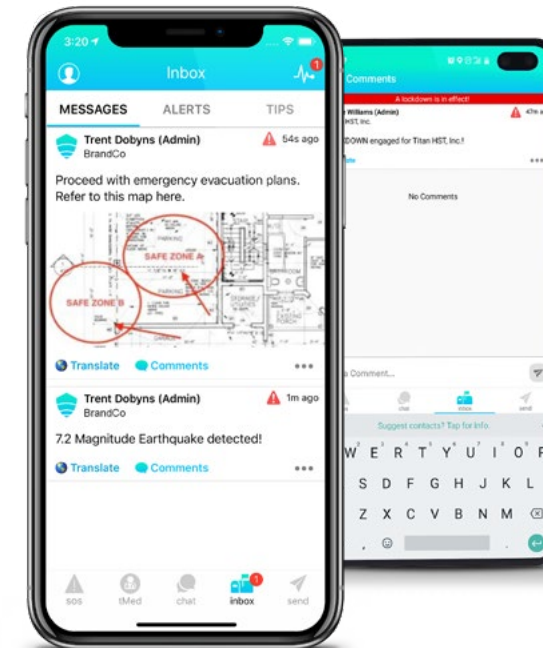

40%

DISASTER AFFECTED ORGANIZATIONS²

TITANHST.COM

SOFTWARE

Powerful, Life-Saving Technology in the Palm of Your Hands

Every. Second. Counts. Instantly warn people of Lockdowns and send Broadcast Messages with updates and instructions to keep people out of harm's way or to help coordinate a response or reunification.

Redundant communication via: **Mobile Apps, Web Portal, Text Message, Email, Auto-Call, Facebook or Twitter.**

Lockdown your organization instantly, redundantly and reliably with Titan HST.

KEY FEATURES

Broadcasts & Lockdowns

Augmented Reality

Beacons

Mesh Networking

Real-Time Chat & Translations

Safety Status

SOS

SOFTWARE