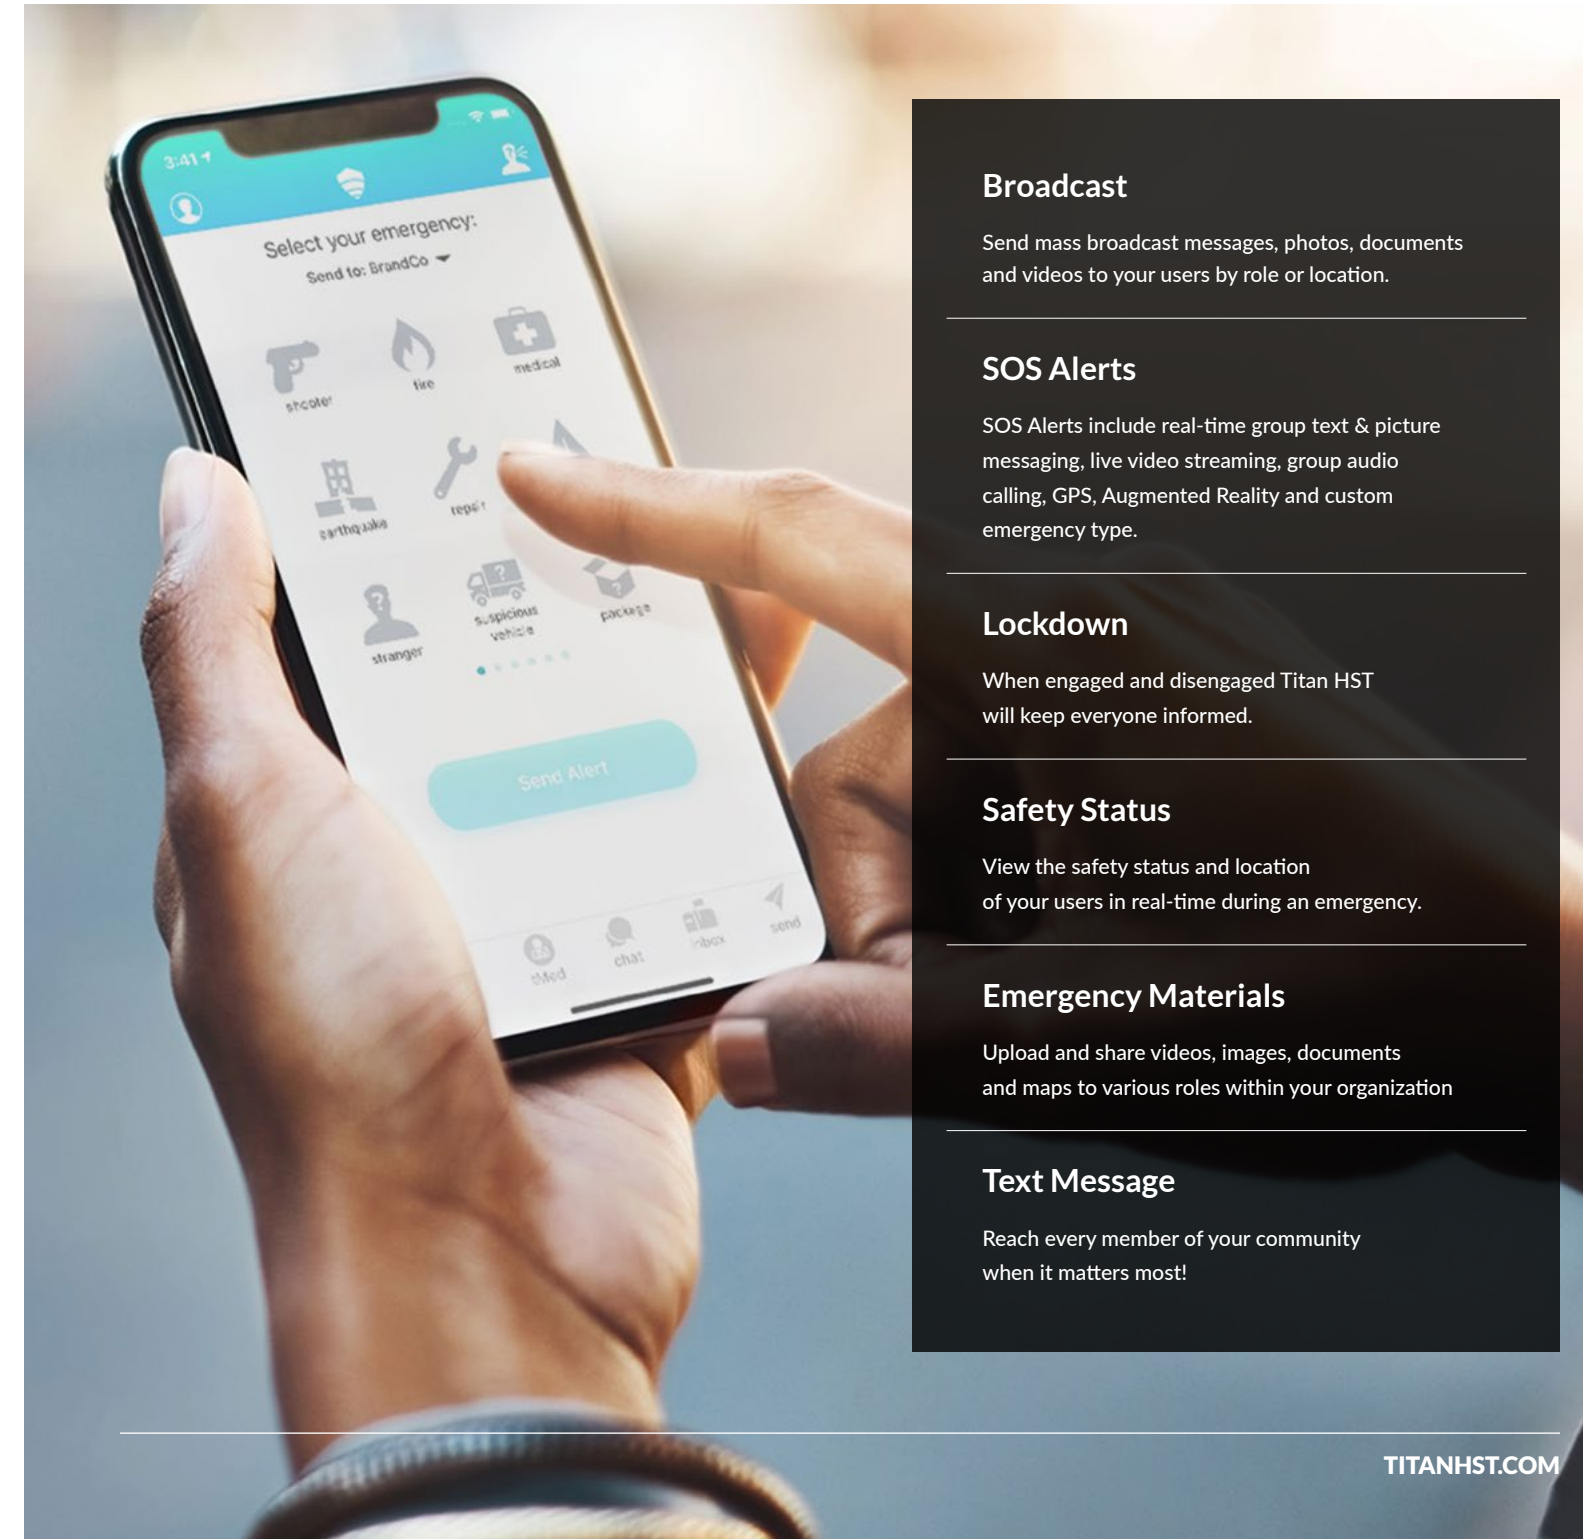

Broadcast

Send mass broadcast messages, photos, documents and videos to your users by role or location.

SOS Alerts

SOS Alerts include real-time group text & picture messaging, live video streaming, group audio calling, GPS, Augmented Reality and custom emergency type.

Lockdown

When engaged and disengaged Titan HST will keep everyone informed.

Safety Status

View the safety status and location of your users in real-time during an emergency.

Emergency Materials

Upload and share videos, images, documents and maps to various roles within your organization

Text Message

Reach every member of your community when it matters most!