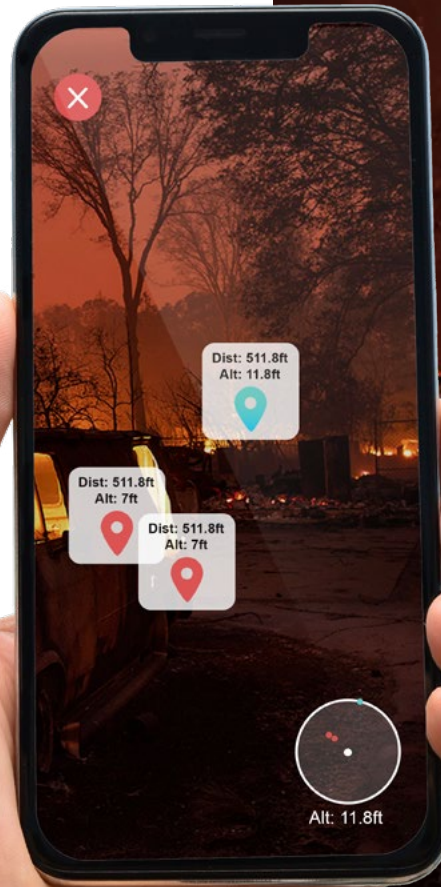

SOFTWARE

We Help You See Through The Toughest Situations.

Find people through smoke, fire, rubble and other zero-visibility situations.

Augmented Reality enhances your ability to respond in a crisis by helping you find people requesting help even in no visibility situations, including their direction, distance and altitude.

KEY FEATURES

- Safety Status
- Augmented Reality
- Beacons
- Broadcasts & Lockdowns
- Mesh Networking
- Real-Time Chat & Translations
- SOS

DID YOU KNOW?

In 2017, emergency alerts policy implementation has decreased felony crimes in NYC by up to 5%.