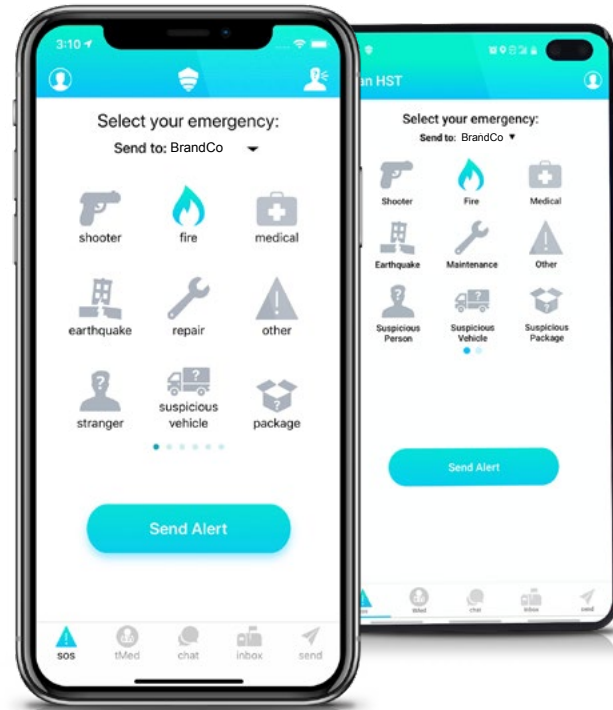

2-Way Mass Emergency Communication Platform
The Future of Safety

TITANHST.COM

INTRODUCING TITAN HST

Award-Winning & Multi-Patented, Industry Leading, 2-way Emergency Mass Communication Platform

When disaster strikes, strike back with the best technology on the market. Have piece-of-mind knowing that Titan HST has your back, every day.

Millions of incidents happen every year in America. Titan HST connects people, including staff, maintenance, security personnel, guests, and more via mobile app, text message, e-mail, web, social media and auto-call.

Save lives, prevent injury and reduce property damage by mitigating liability exposure. Reducing emergency response time by an average of over 50% helps ensure business continuity and reunification.

Titan HST prides itself on providing ADA compliant technologies to make safety accessible to all.

*Phone not included. Visual is for representational purposes of auto-call service feature.

SOFTWARE

"Titan HST is an incredibly powerful asset to help quickly analyze and subsequently mobilize emergency personnel to help them take the necessary action to prevent and minimize loss of life."