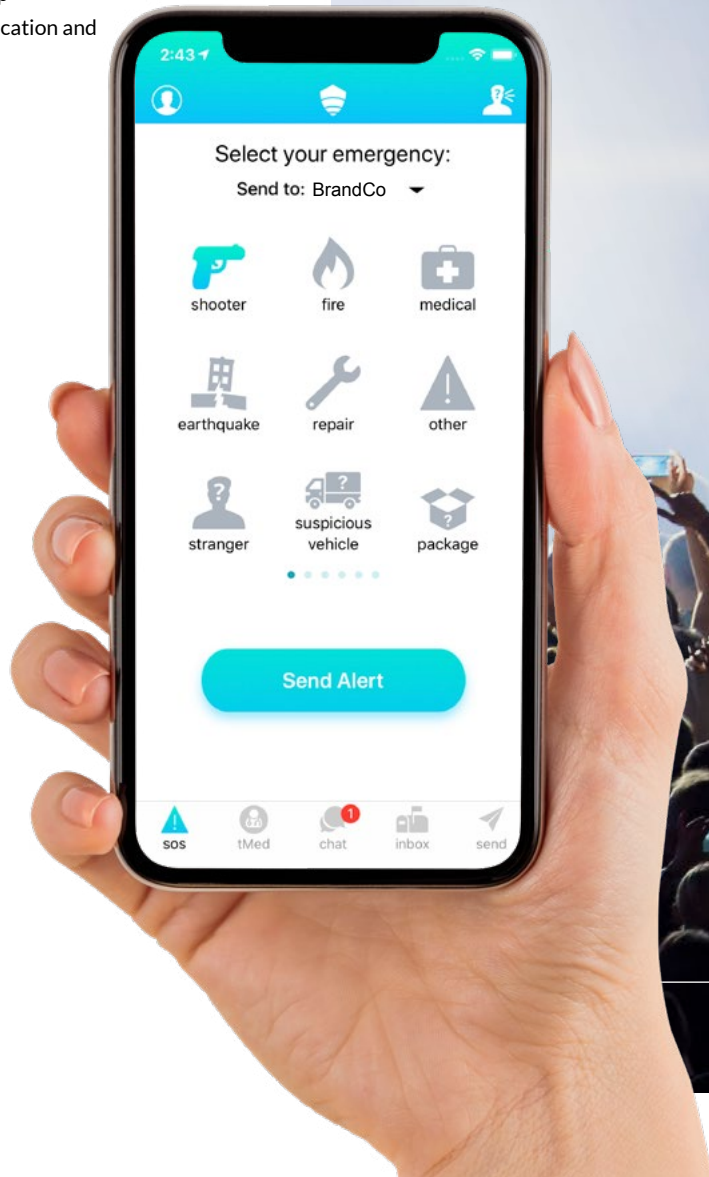

SOFTWARE

Help, Just a Tap Away

Powerful Life-Saving Technology
in the Palm of Your Hands.

Communication is crucial during an emergency. The Titan HST Platform allows you to seamlessly communicate using Real-Time Translation across 13+ languages. Request help or report an incident with Titan HST's SOS alerts. Share your location and communicate with administrators and emergency responders via group text, group audio call and live video stream.

KEY FEATURES

SOS

- Augmented Reality
- Beacons
- Broadcasts & Lockdowns
- Mesh Networking
- Real-Time Chat & Translations
- Safety Status

DID YOU KNOW?

97% of smartphone owners have used text messaging as a form of emergency communication.