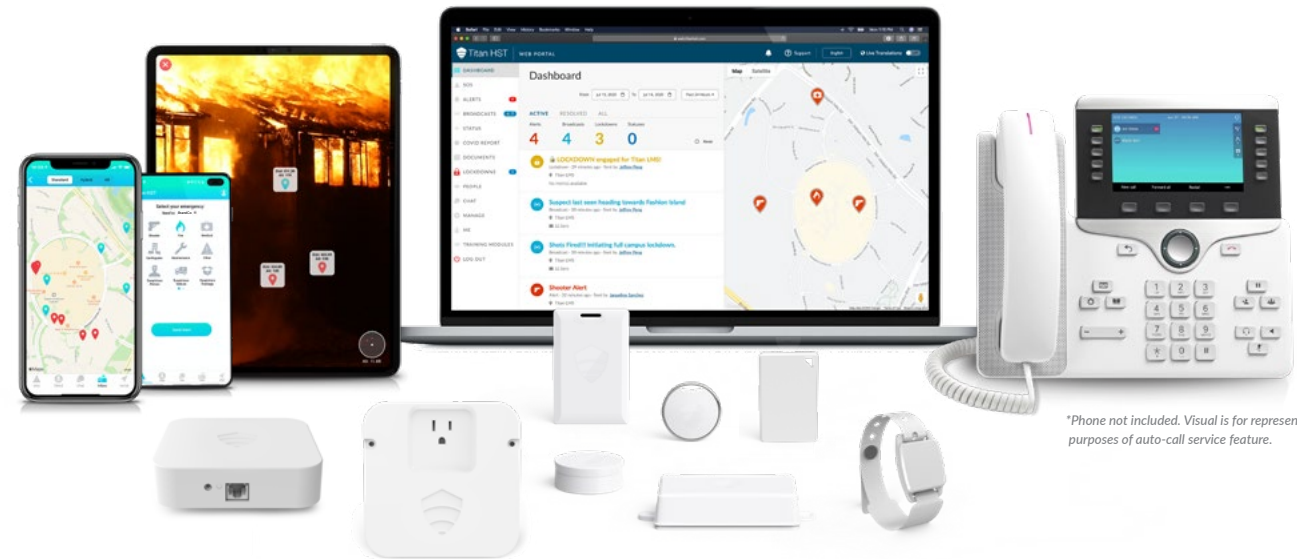

2-Way Mass Emergency Communication Platform
The Future of Safety

TITANHST.COM

INTRODUCING TITAN HST

Award-Winning & Multi-Patented, Industry Leading, 2-way Emergency Mass Communication Platform

When disaster strikes, strike back with the best technology on the market. Have piece-of-mind knowing that Titan HST has your back, every day.

Millions of incidents happen every year in America. Titan HST connects people, including staff, maintenance, security personnel, guests, and more via mobile app, text message, e-mail, web, social media and auto-call.

*Phone not included. Visual is for representational purposes of auto-call service feature.

SOFTWARE

"Titan HST is an incredibly powerful asset to help quickly analyze and subsequently mobilize emergency personnel to help them take the necessary action to prevent and minimize loss of life."