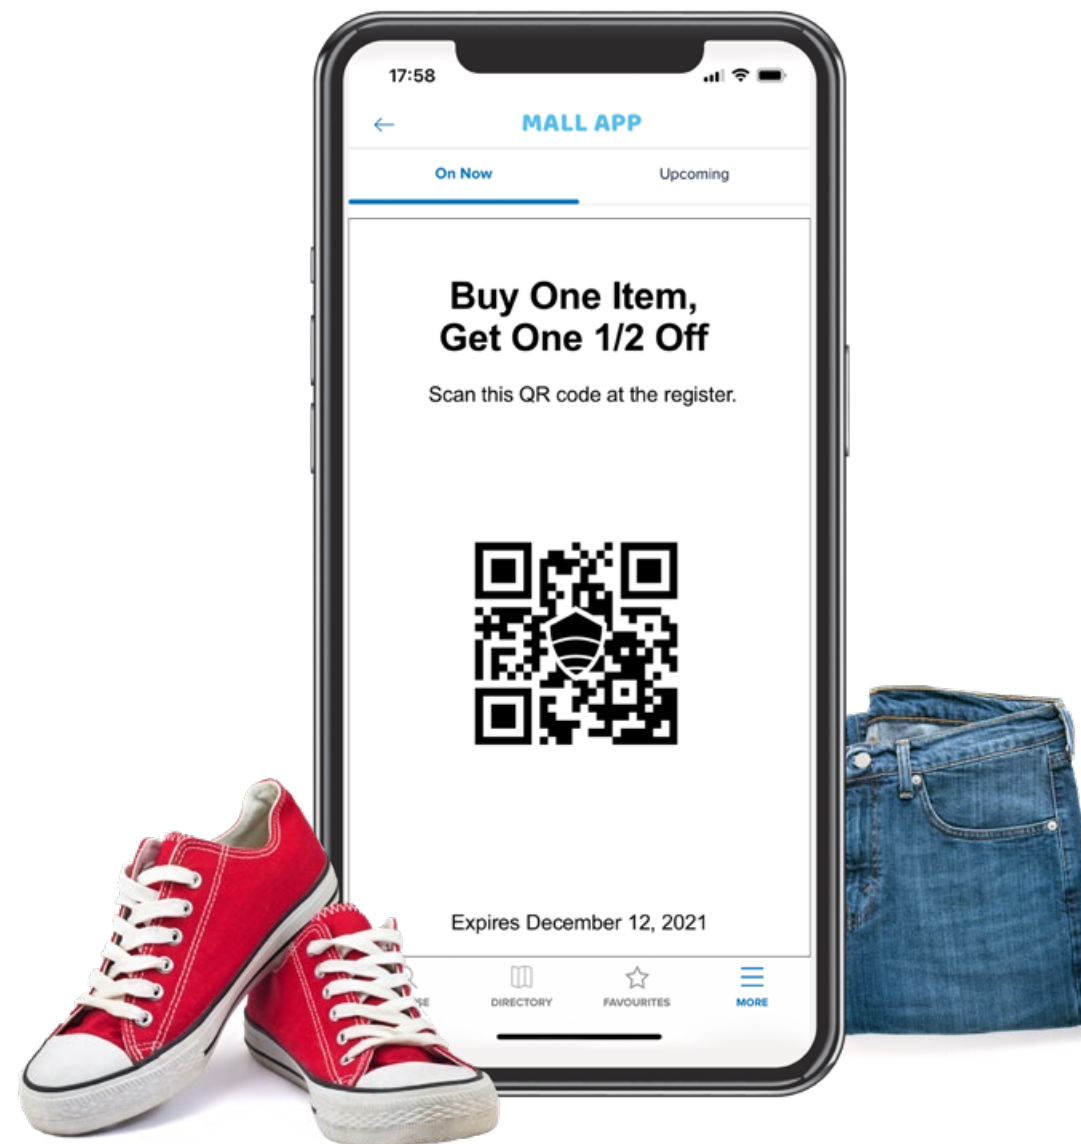

# COMMERCIALIZATION & REVENUE GENERATION

**Guest walks by a Titan HST beacon near restaurants & stores**

**Guest receives location based offers!**

**Guest activates the offer by displaying QR code at checkout**