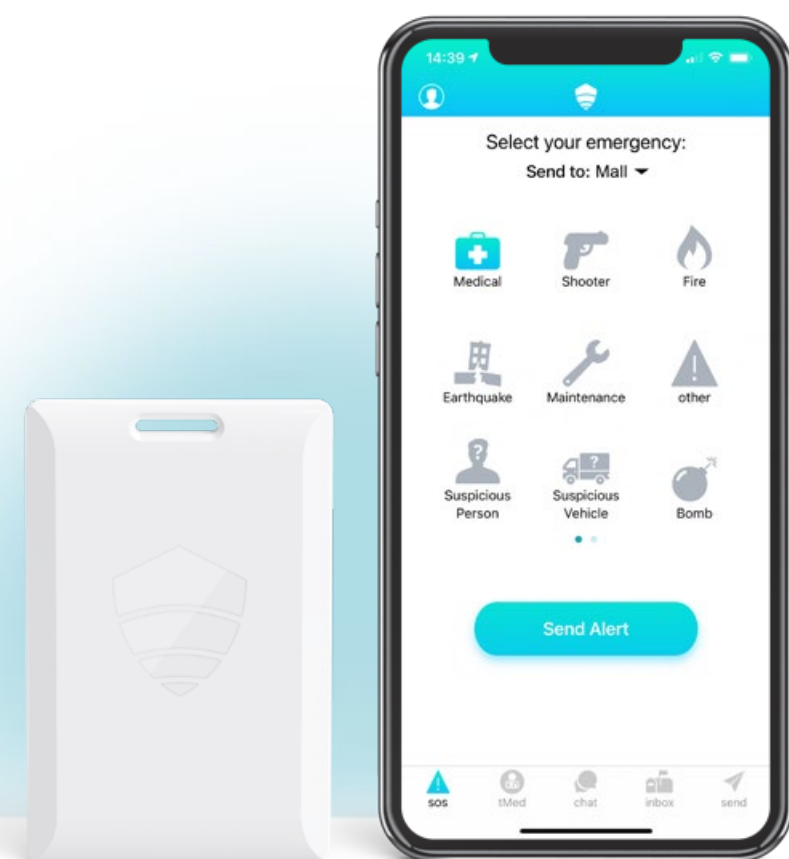

EMERGENCY COMMUNICATION

ACCESSIBLE VIA TITAN HST MOBILE APP & YOUR NATIVE APP

SOS Alerts

Allow staff & guests to instantly report incidents and securely share their location with security