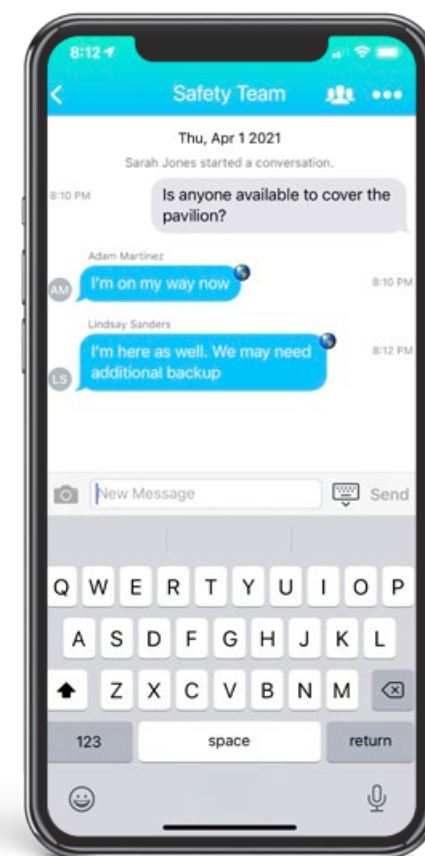

# EMERGENCY COMMUNICATION

ACCESSIBLE VIA TITAN HST MOBILE APP & YOUR NATIVE APP

## SOS Alerts

Allow staff & guests to instantly report incidents and securely share their location with security

## Mass Broadcast

Send mass broadcast messages by role or location via mobile app, web, text, email, auto-call & social media

## Group Chat

Conduct secure group chats including text, audio and video calling