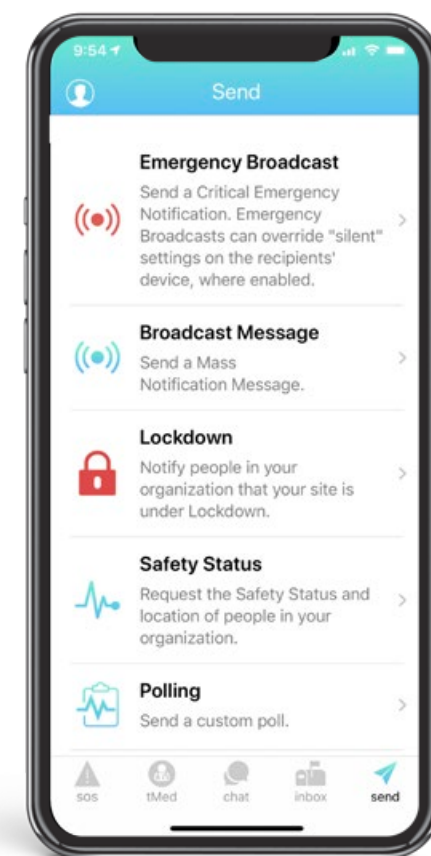

# EMERGENCY COMMUNICATION

ACCESSIBLE VIA TITAN HST MOBILE APP & YOUR NATIVE APP

## SOS Alerts

Allow staff & guests to instantly report incidents and securely share their location with security

## Mass Broadcast

Send mass broadcast messages by role or location via mobile app, web, text, email, auto-call & social media